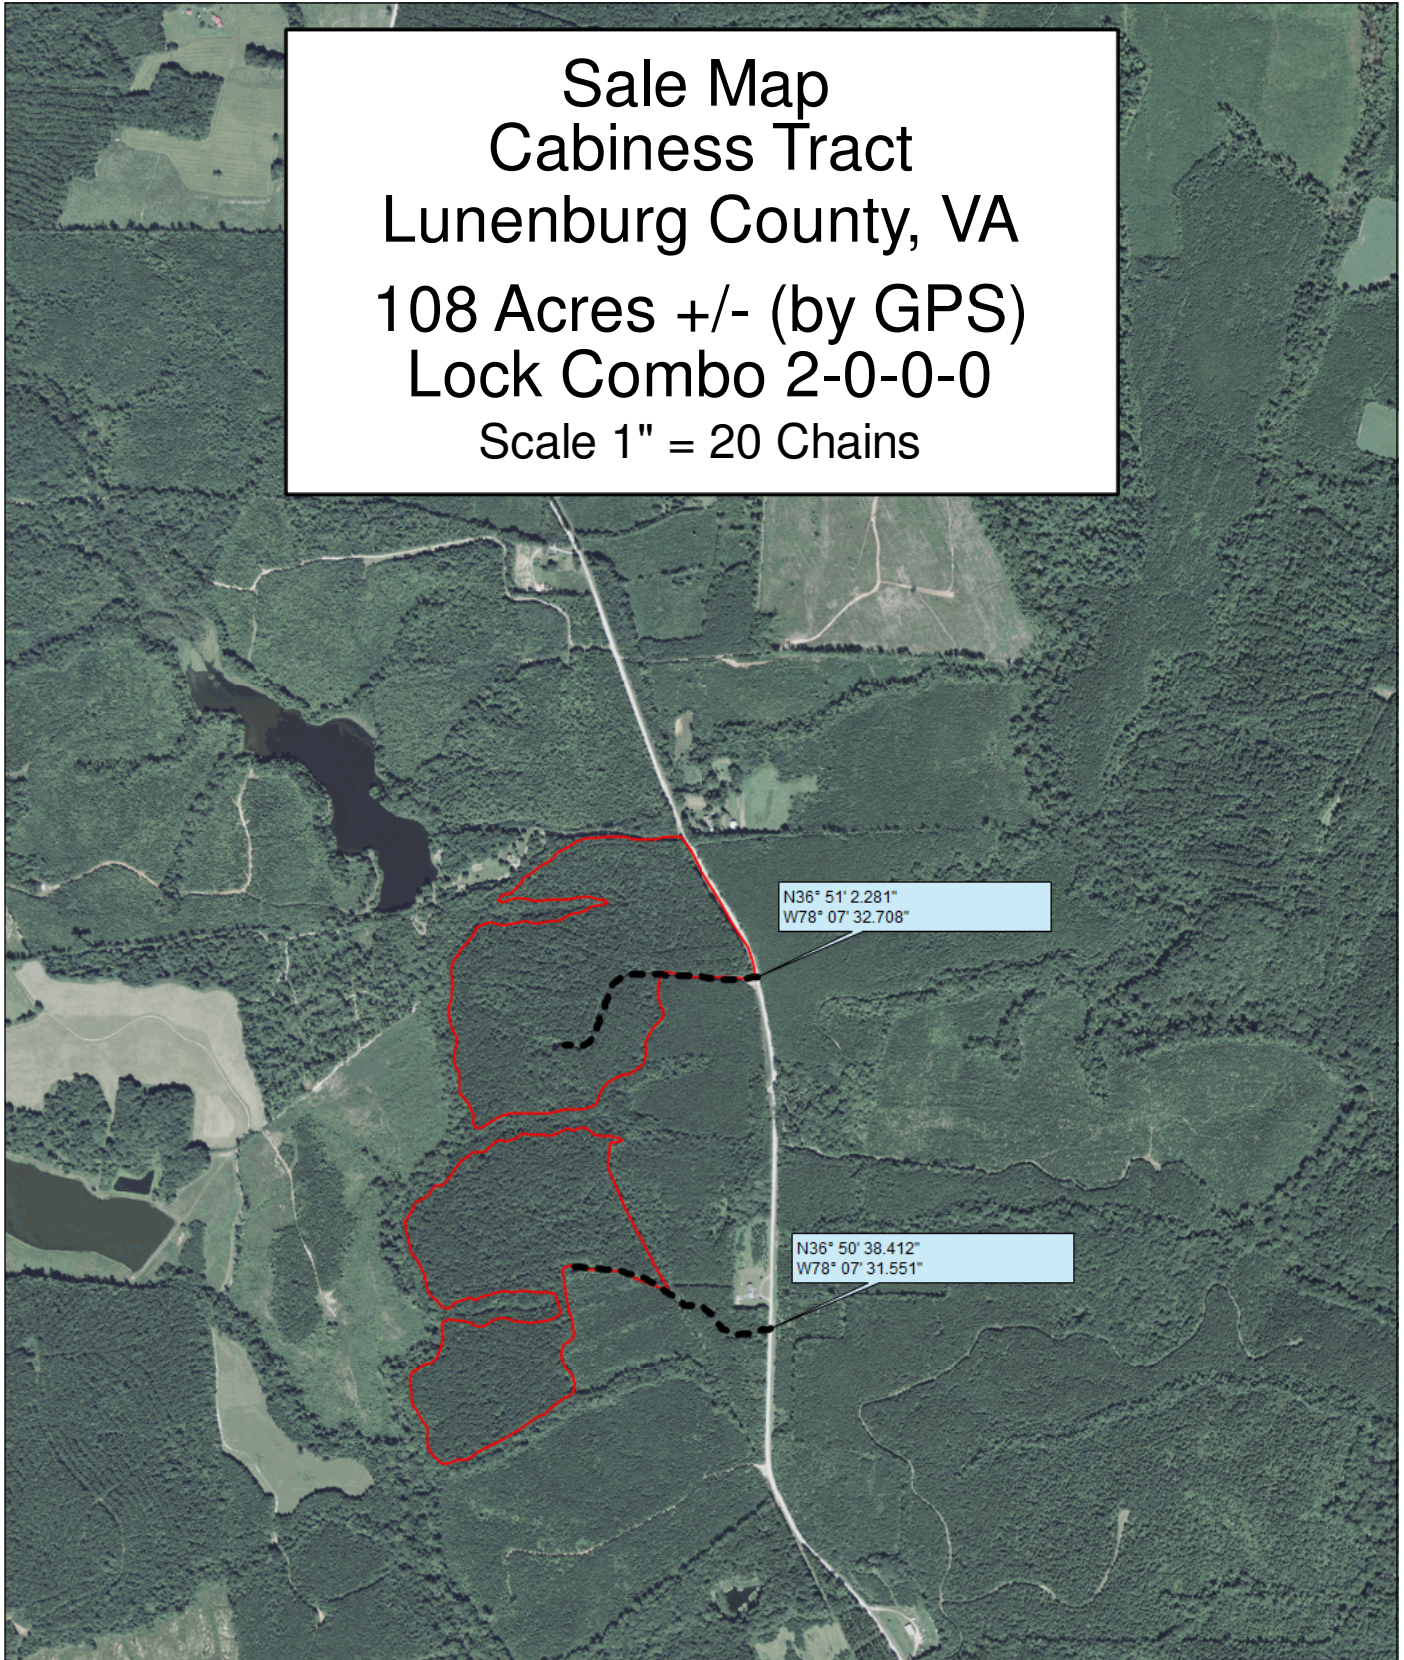

Sale Map
 Cabiness Tract
 Lunenburg County, VA
 108 Acres +/- (by GPS)
 Lock Combo 2-0-0-0
 Scale 1" = 20 Chains

No Harvest From SMZ
 Lock Combo 2-0-0-0
 Harvest Boundaries Are Marked With Blue Paint

Sale Date, Time, and Location:
 Lunenburg County Court House
 Thursday September 14, 2017 at 10:00am

Data use subject to license.

© DeLorme. XMap® 8.

www.delorme.com

1" = 1,248.8 ft

Scale 1 : 15,840
Data Zoom 14-0