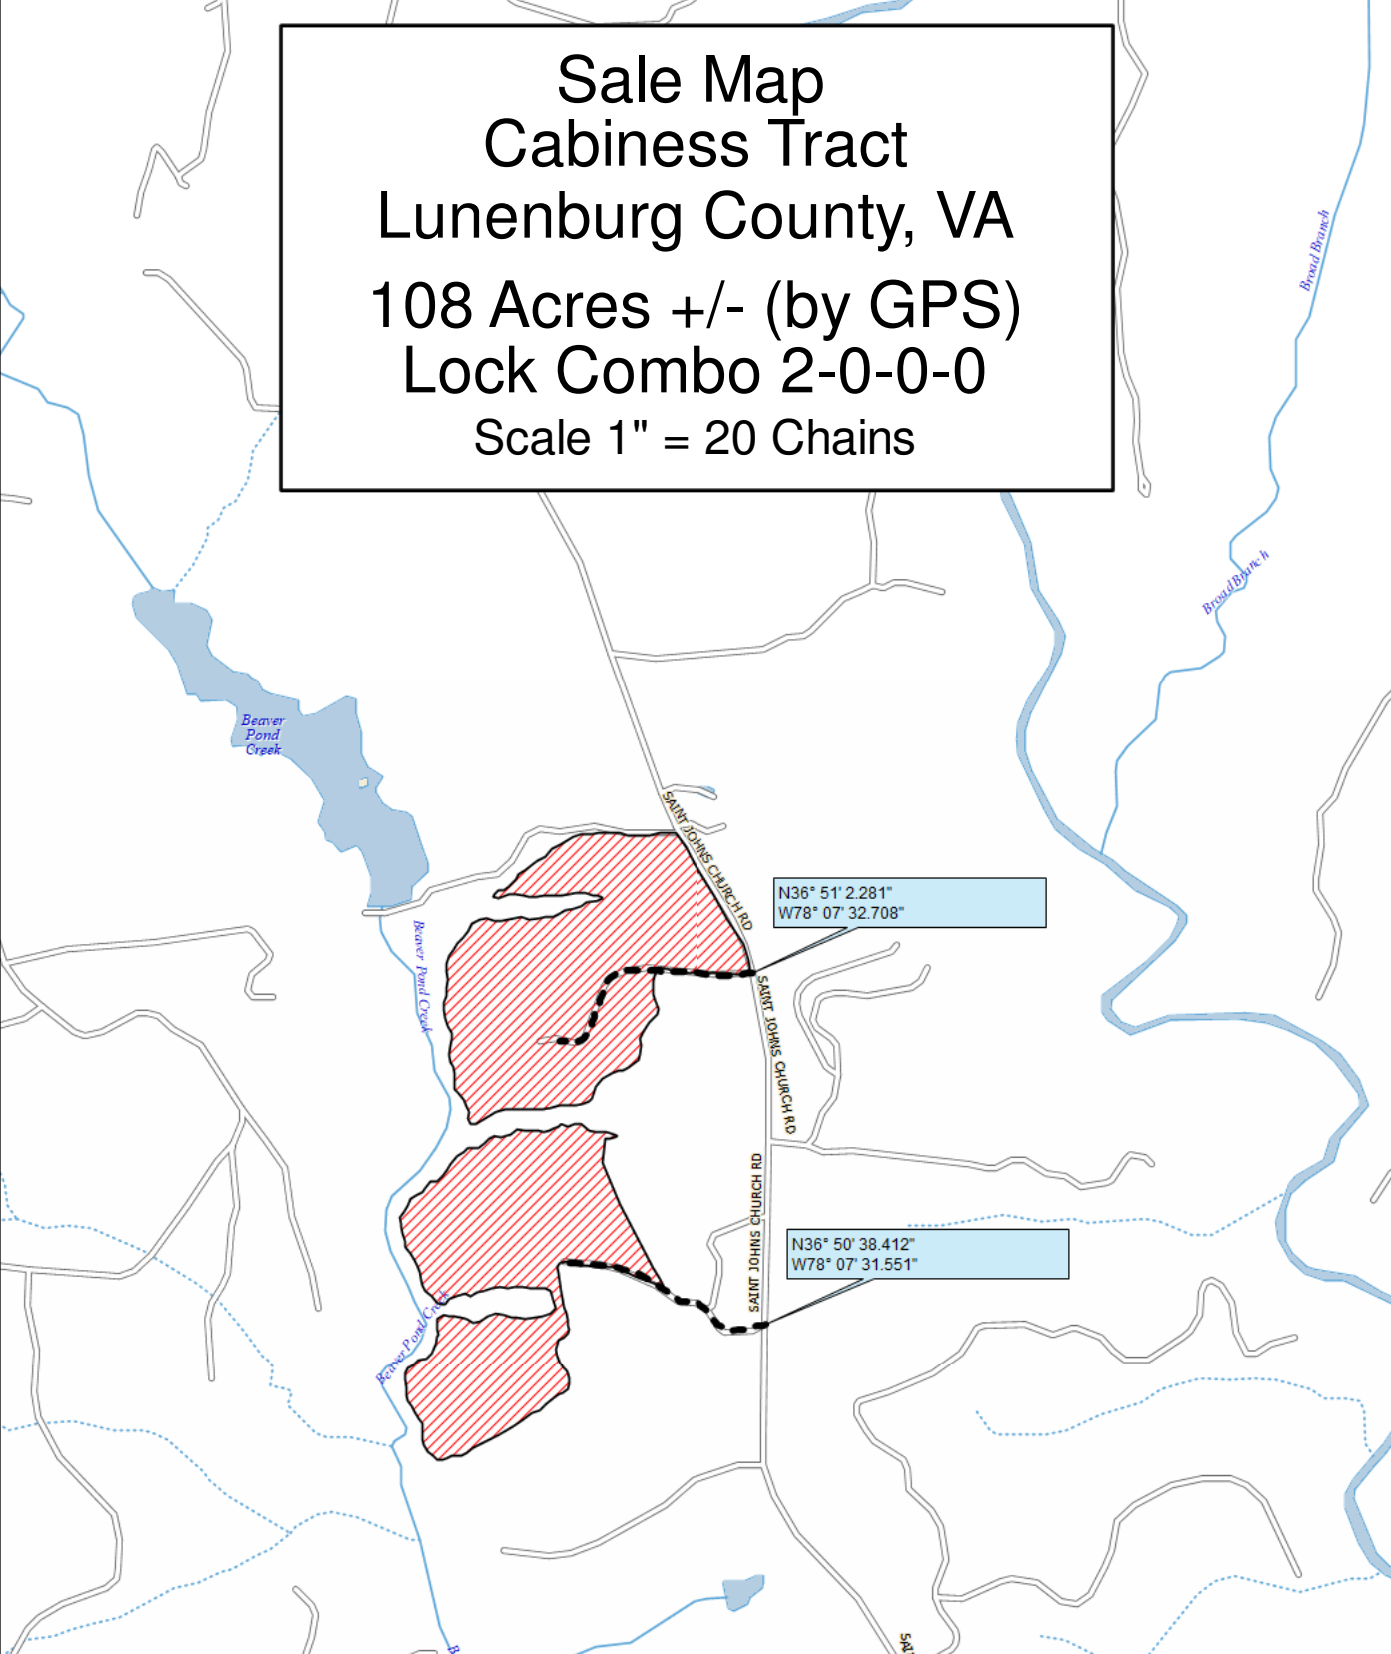

Sale Map
Cabiness Tract
Lunenburg County, VA
108 Acres +/- (by GPS)
Lock Combo 2-0-0-0
Scale 1" = 20 Chains

No Harvest From SMZ Lock Combo 2-0-0-0 Harvest Boundaries Are Marked With Blue Paint	Sale Date, Time, and Location: Lunenburg County Court House Thursday September 14, 2017 at 10:00am
--	--

Data use subject to license.

© DeLorme. XMap® 8.

www.delorme.com

1" = 1,248.8 ft

Data Zoom 14-0