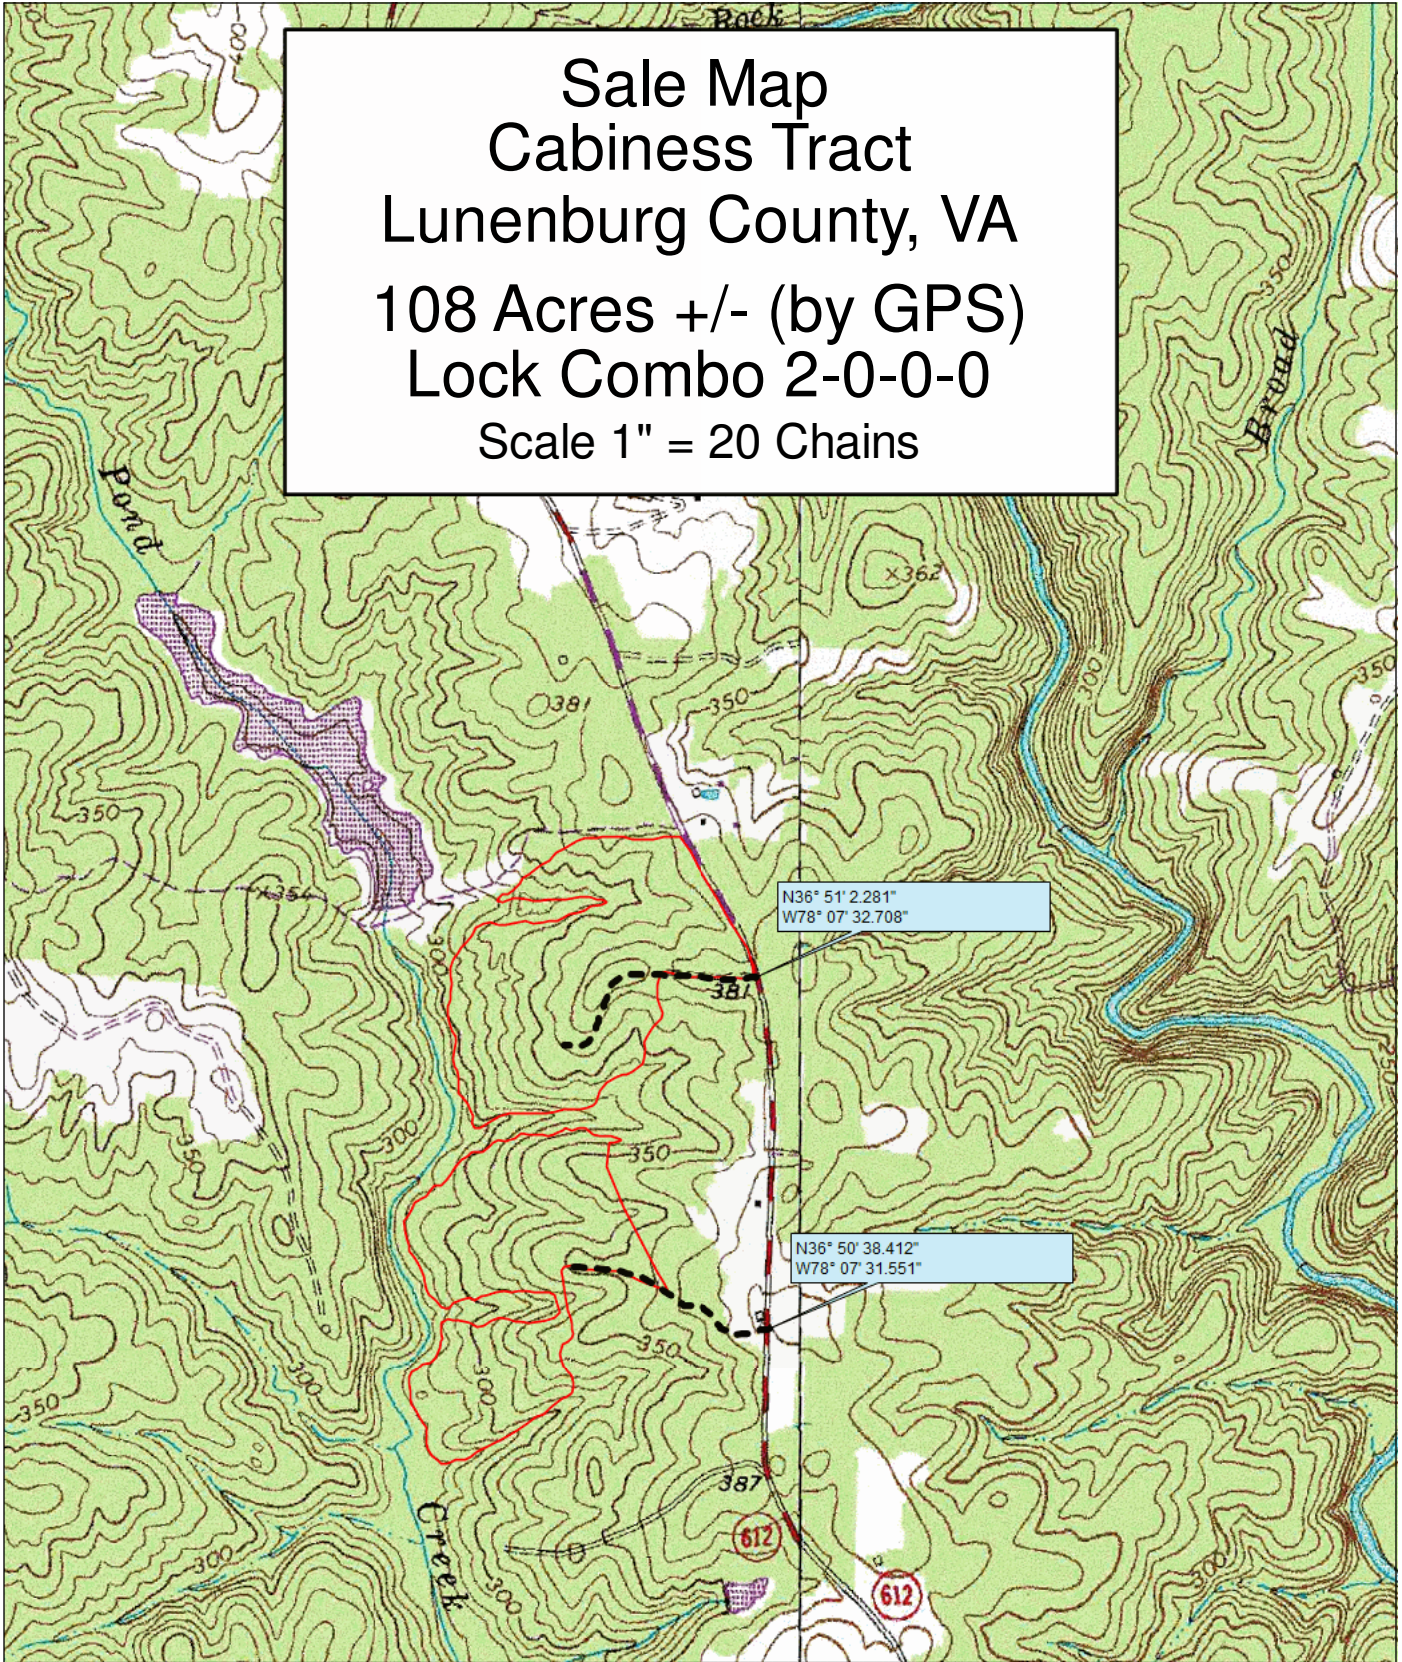

Sale Map
Cabiness Tract
Lunenburg County, VA
108 Acres +/- (by GPS)
Lock Combo 2-0-0-0
Scale 1" = 20 Chains

No Harvest From SMZ Lock Combo 2-0-0-0 Harvest Boundaries Are Marked With Blue Paint	Sale Date, Time, and Location: Lunenburg County Court House Thursday September 14, 2017 at 10:00am
--	--