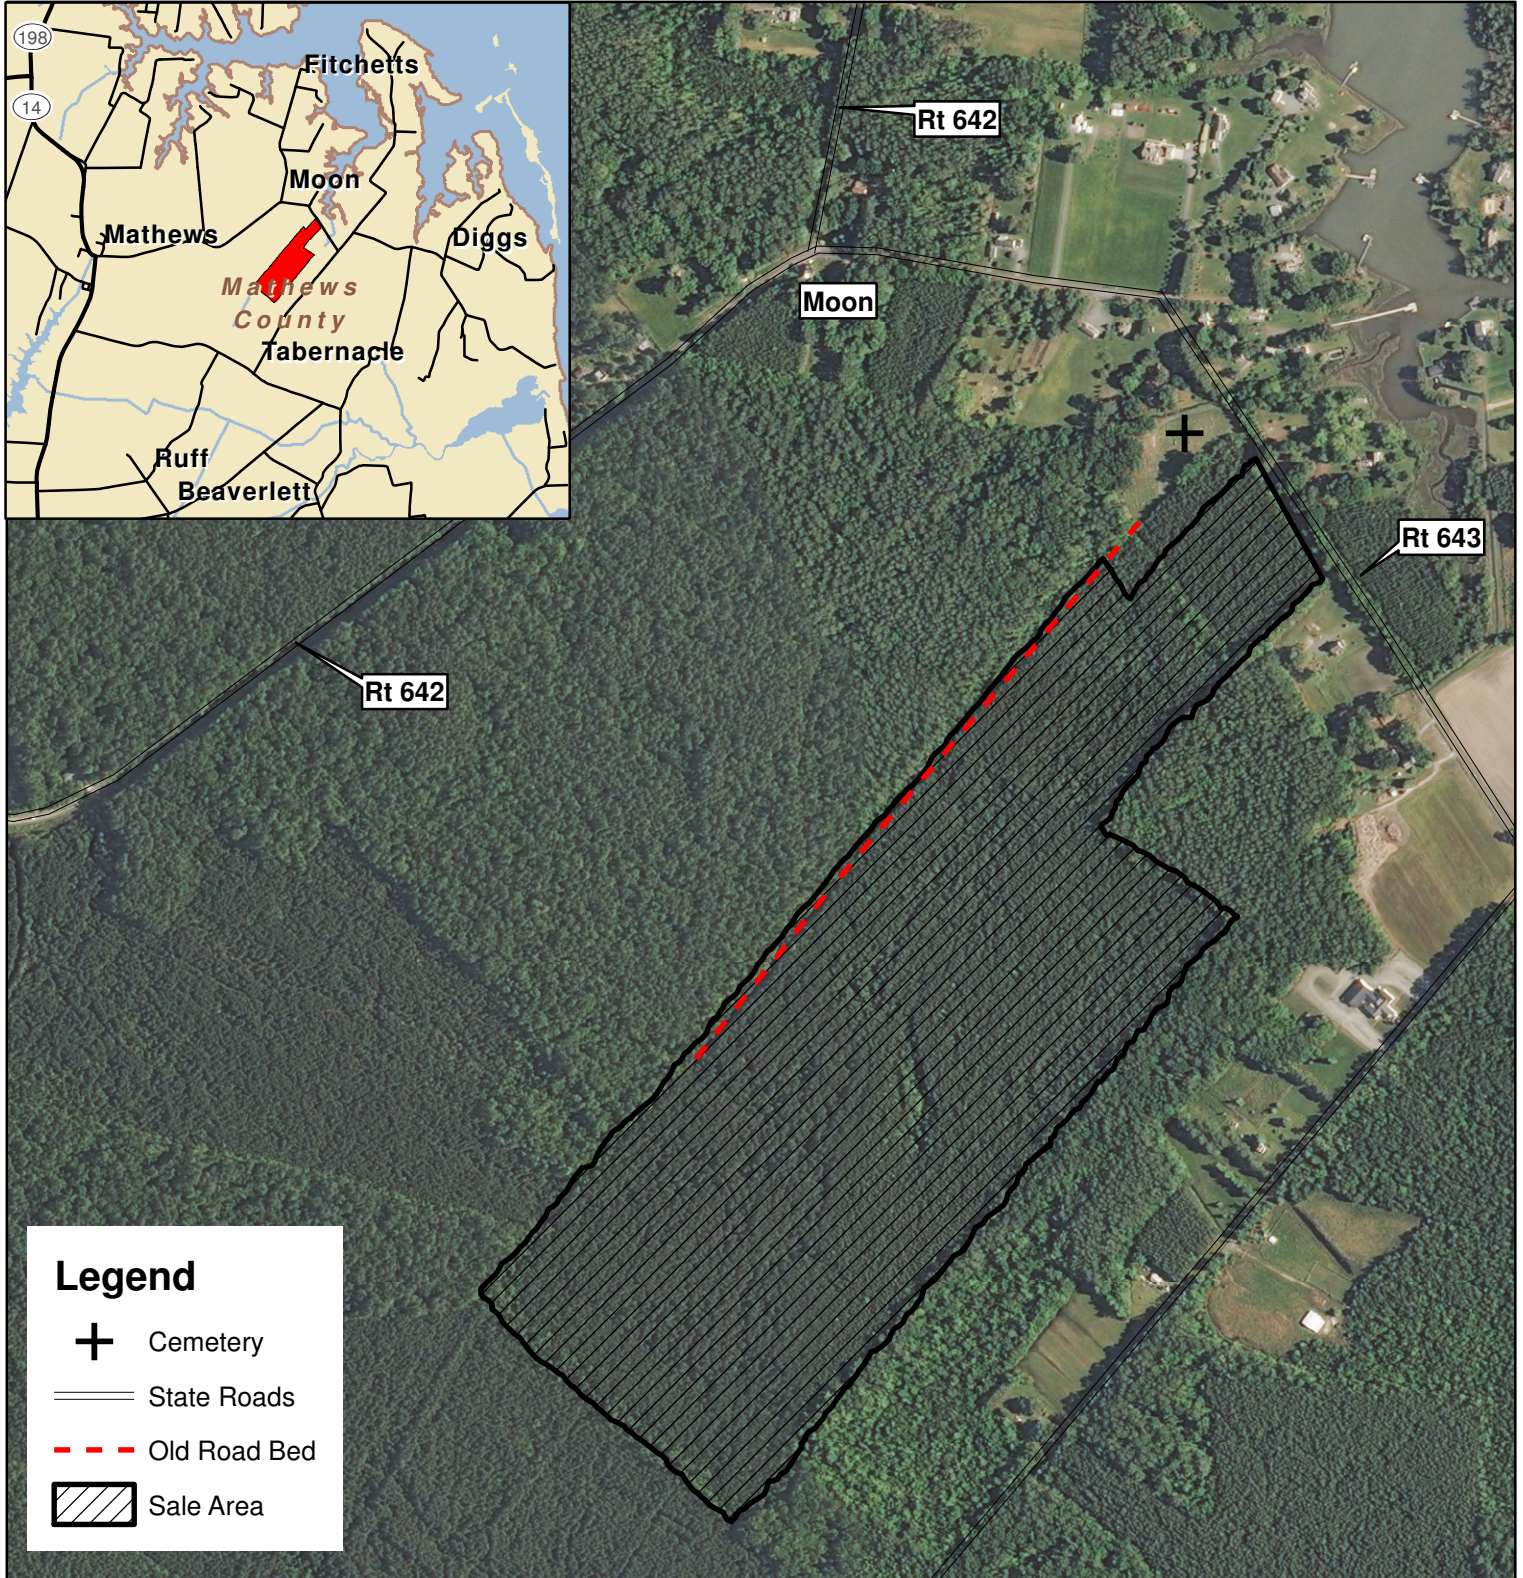

Edwards Tract

Mathews County, VA
Sale Area: 85 Acres +/- (by GPS)

Forest Resources Management, Inc.
7840 Richmond-Tappahannock Highway
Aylett, Virginia 23009
(804)769-3948 Office
(804)769-0853 Fax
(804)690-7011 Mobile
John@FRMVA.com

*Consulting Foresters
and
Timberland Appraisers*

Legend

- Cemetery
- State Roads
- Old Road Bed
- Sale Area

Harvest Boundaries Marked With Blue Paint
No Harvest From Within SMZ
1 inch = 660 feet

Timber sale on Thurs., August 24, 2017
At the Forest Resources Mgmt Office