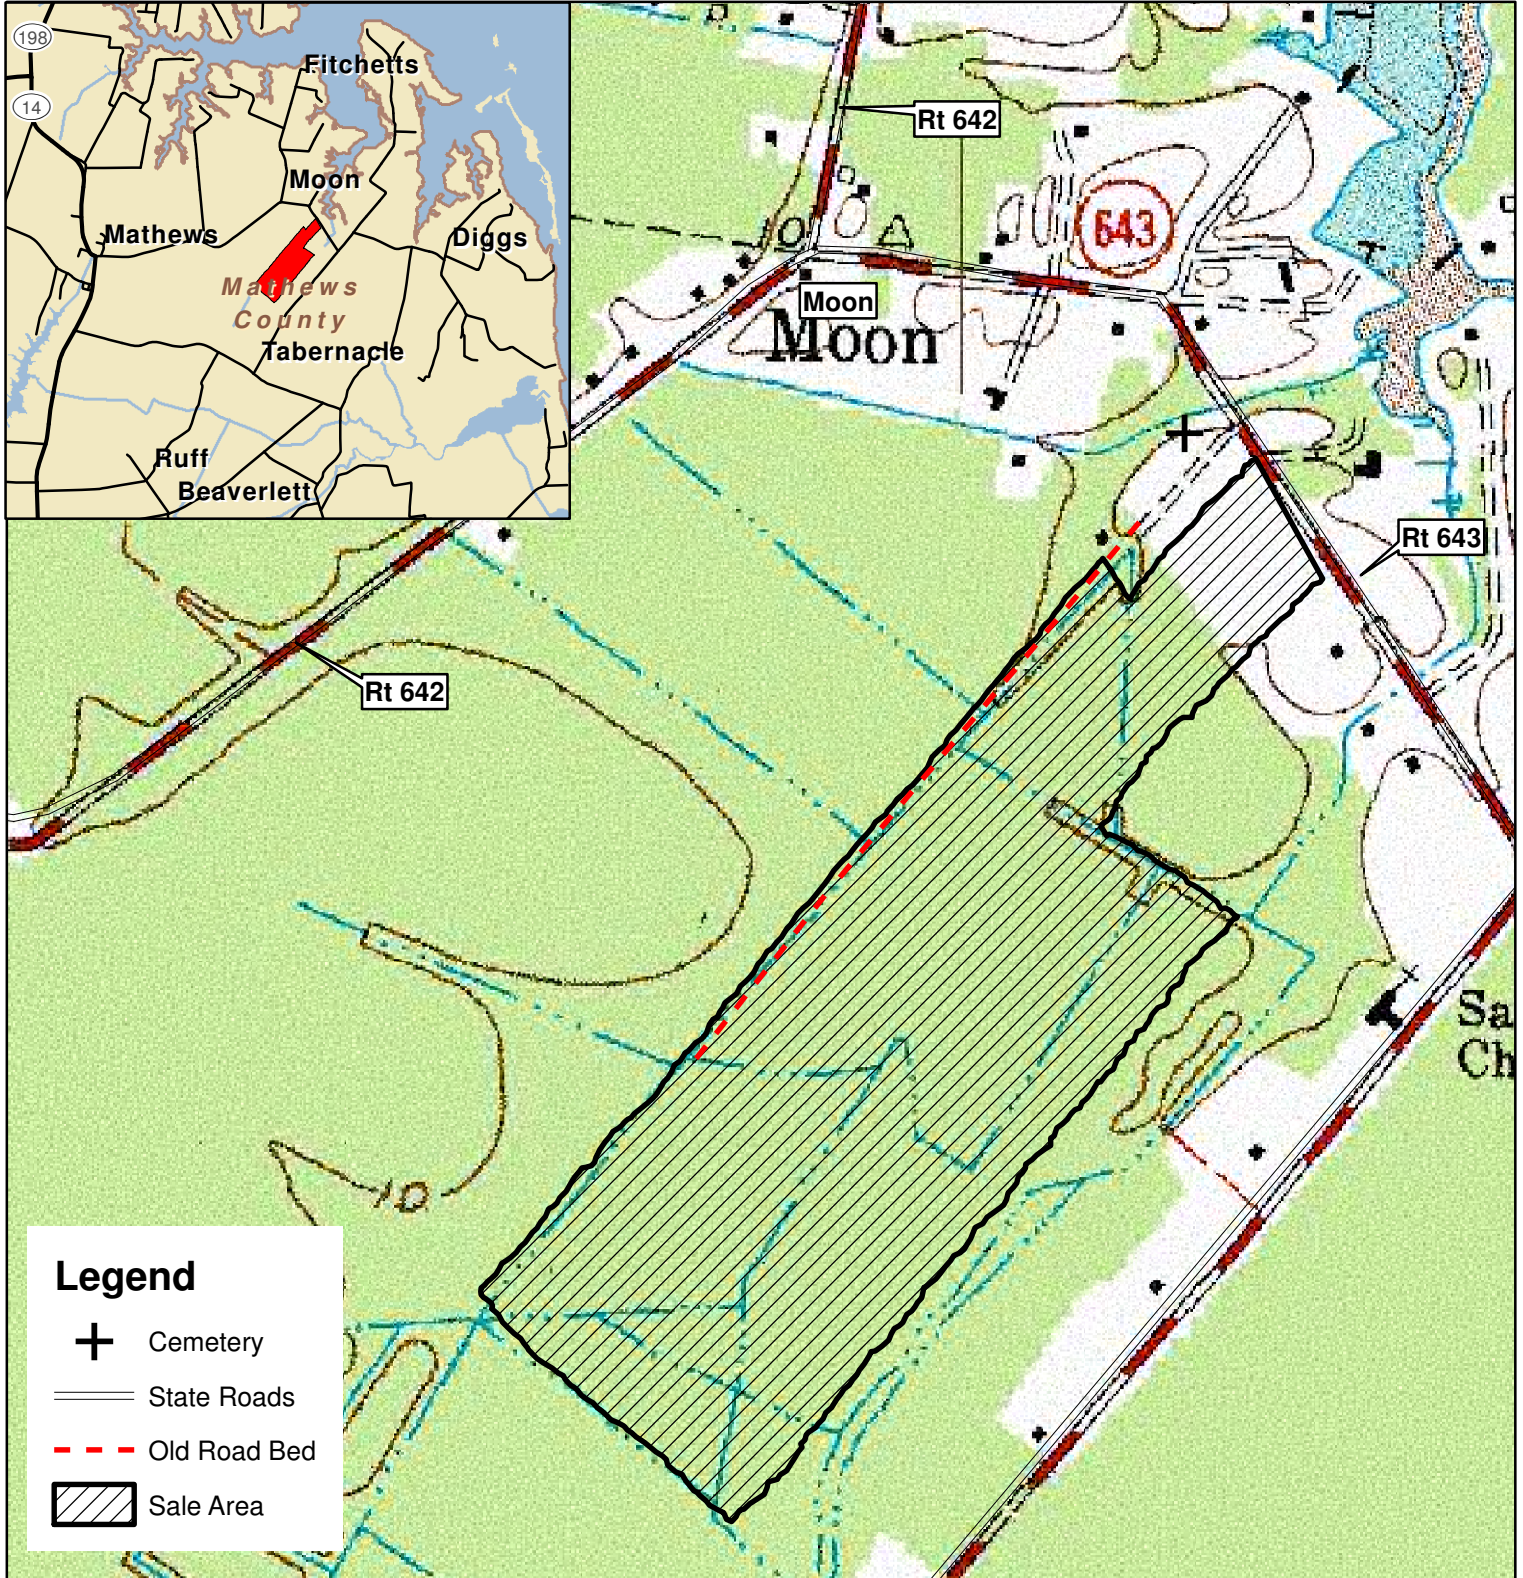

Edwards Tract

Mathews County, VA
Sale Area: 85 Acres +/- (by GPS)

Forest Resources Management, Inc.
7840 Richmond-Tappahannock Highway
Aylett, Virginia 23009
(804)769-3948 Office
(804)769-0853 Fax
(804)690-7011 Mobile
John@FRMVA.com

*Consulting Foresters
and
Timberland Appraisers*

Legend

- Cemetery
- State Roads
- Old Road Bed
- Sale Area

Harvest Boundaries Marked With Blue Paint
No Harvest From Within SMZ
1 inch = 660 feet

Timber sale on Thurs., August 24, 2017
At the Forest Resources Mgmt Office