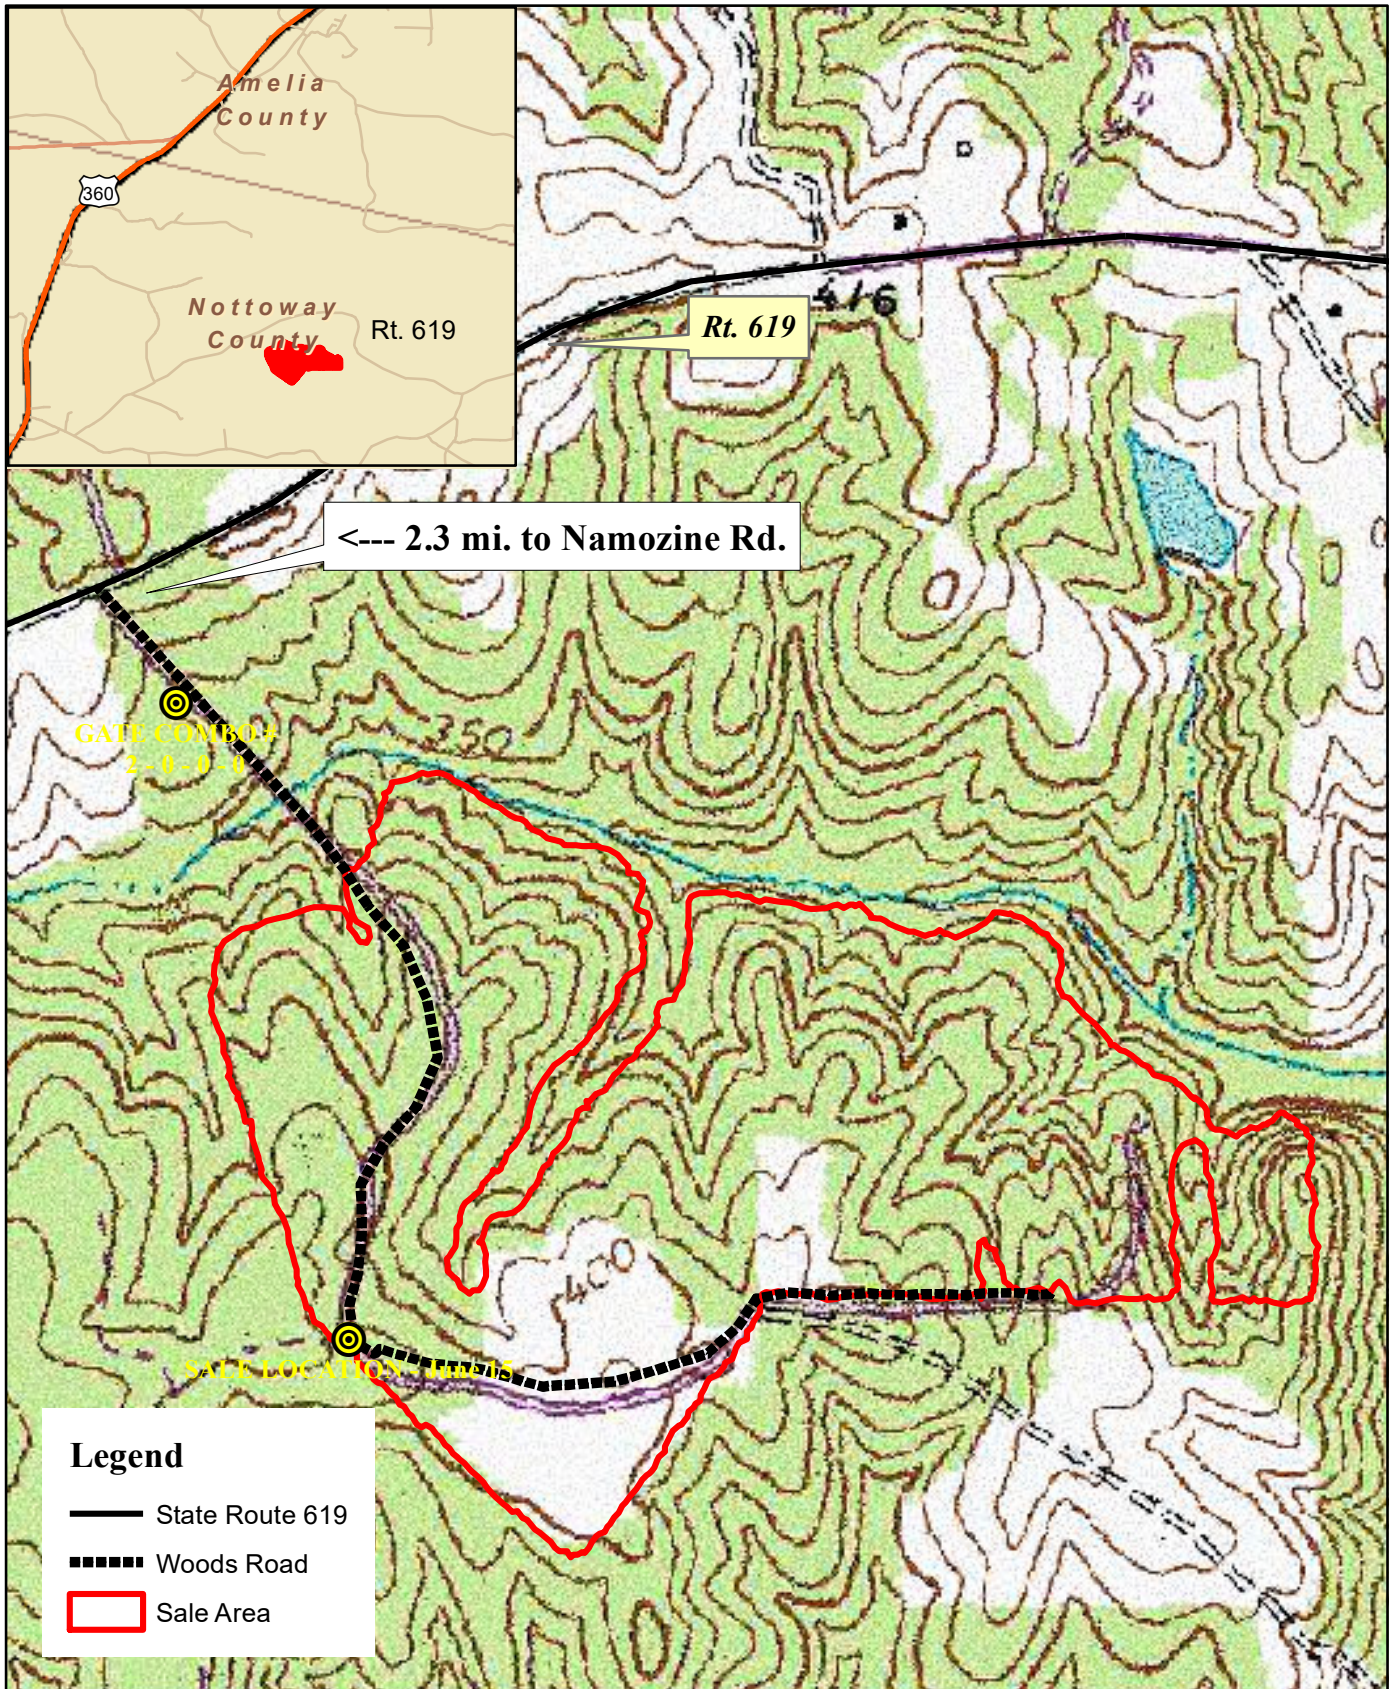

Smith Sale Area

Nottoway County, VA

Tract Area: 114 +/- acres

FRM, Inc.
7840 Richmond-Tappahannock Hwy.
Aylett, VA 23009
804.769.3948 Office
804.690.6532 Mobile
804.769.0853 Fax
jess@frmva.com

Caring Foresters
and
Timberland Appraisers

Harvest Boundaries Marked With Blue Paint
No Harvest From Within SMZ

Page 1 of 1
1 inch = 660 feet

Lat: 37.240177
Long: -78.104031
JBC 05/11/17