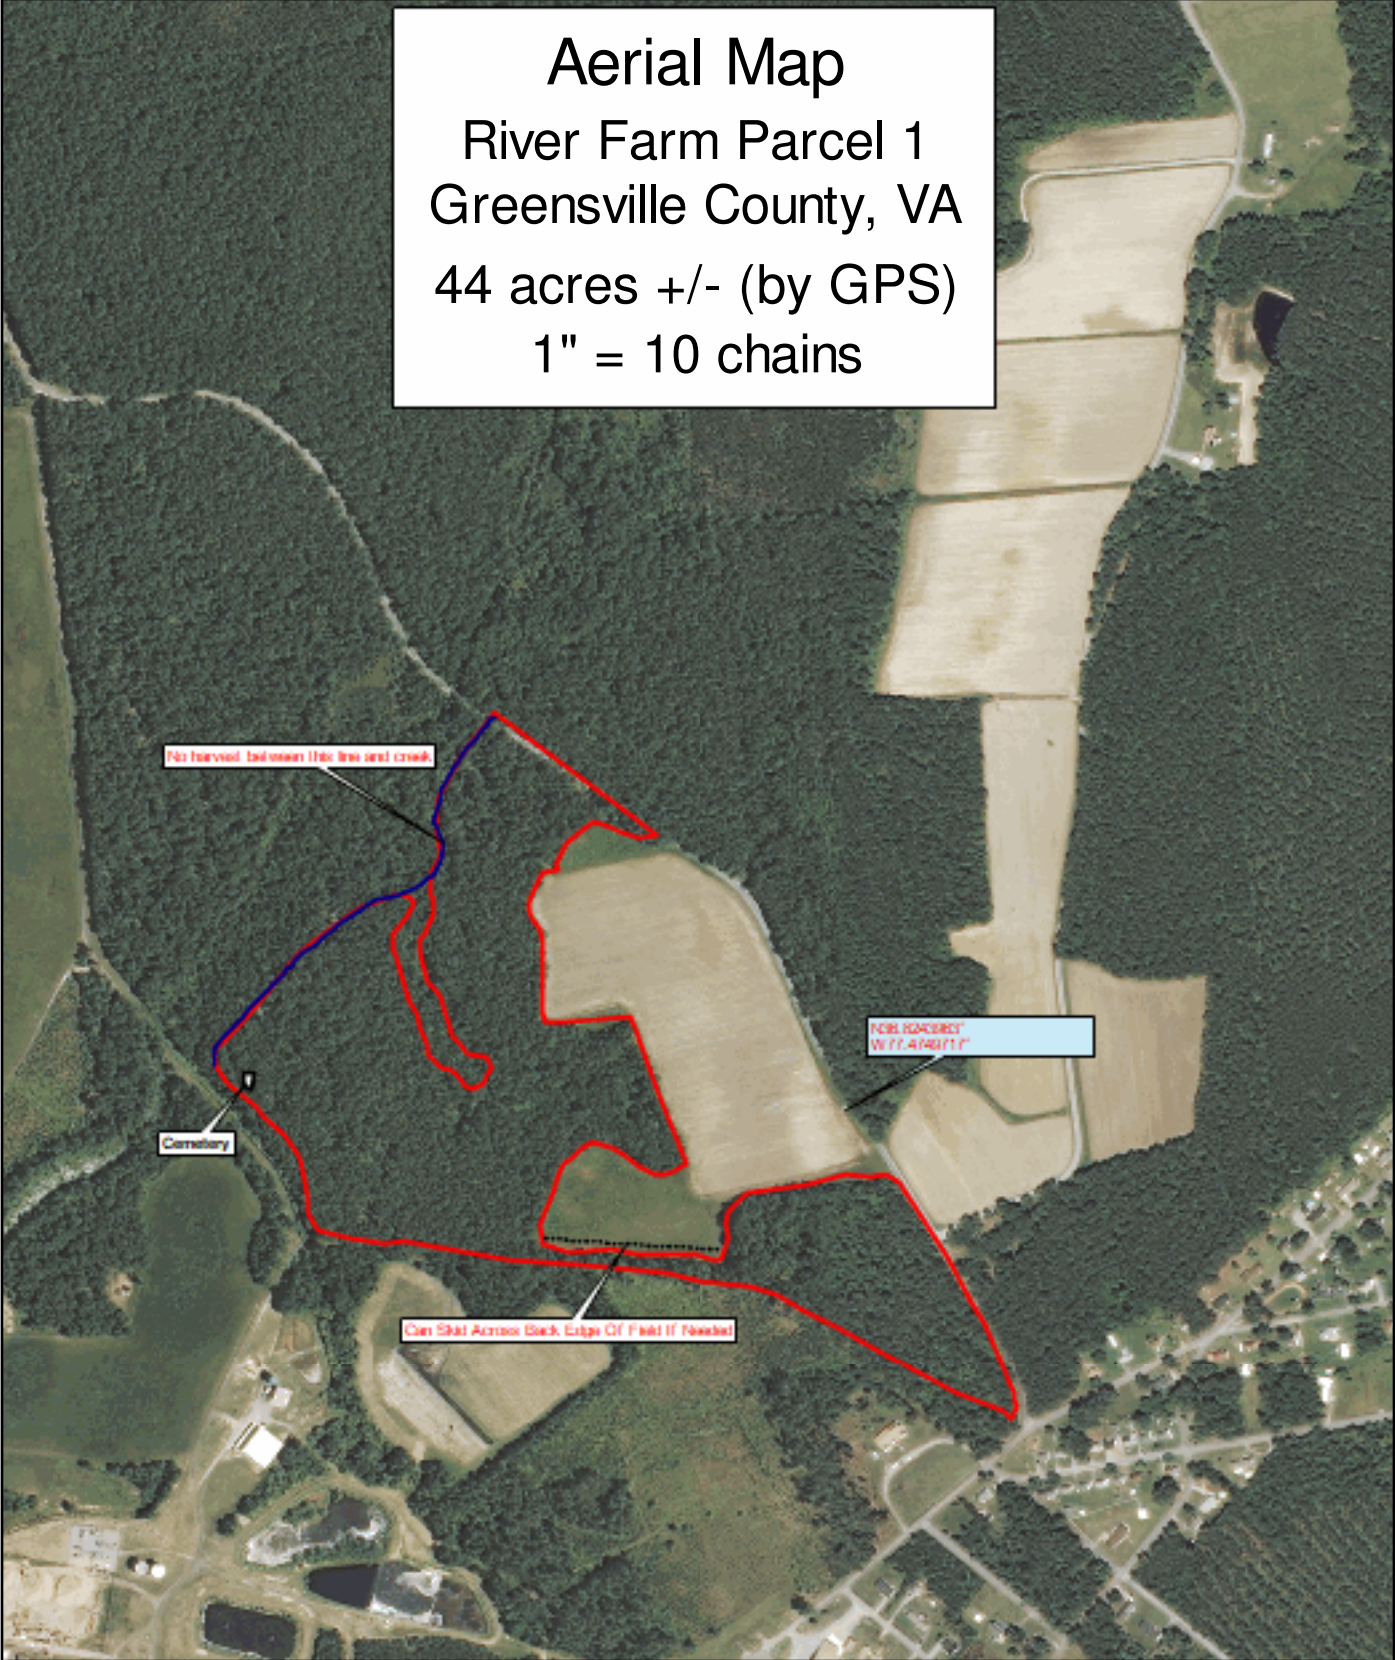

Aerial Map
 River Farm Parcel 1
 Greensville County, VA
 44 acres +/- (by GPS)
 1" = 10 chains

Harvest Boundaries Marked With Blue Paint	Sale Location, Date, and Time
Property Boundaries Marked With Blue Bands	Public Boat Ramp, RT 630
	Thursday August 20th, 10:00 am