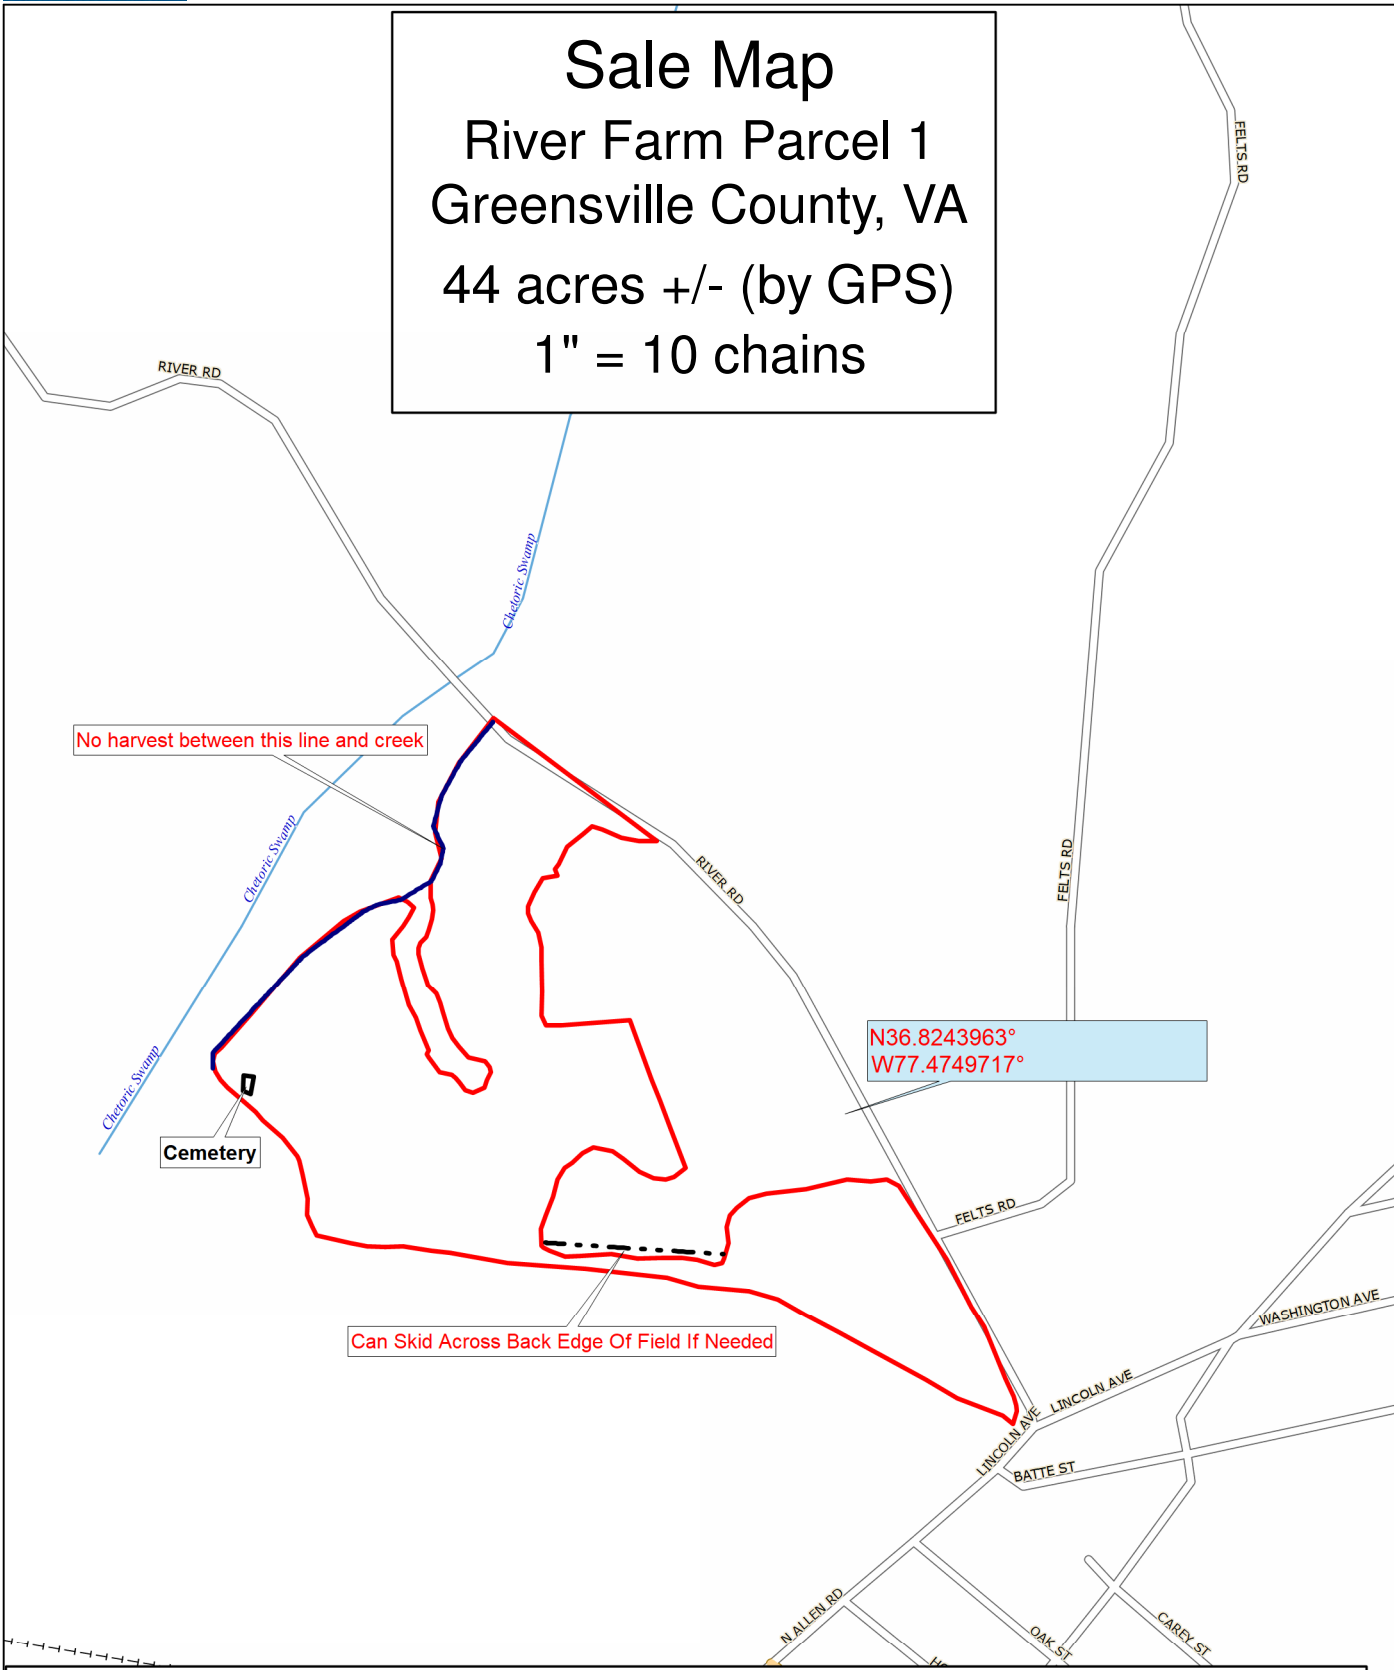

**Sale Map**  
 River Farm Parcel 1  
 Greenville County, VA  
 44 acres +/- (by GPS)  
 1" = 10 chains

Harvest Boundaries Marked With Blue Paint	Sale Location, Date, and Time
Property Boundaries Marked With Blue Bands	Public Boat Ramp, RT 630
	Thursday August 20th, 10:00 am