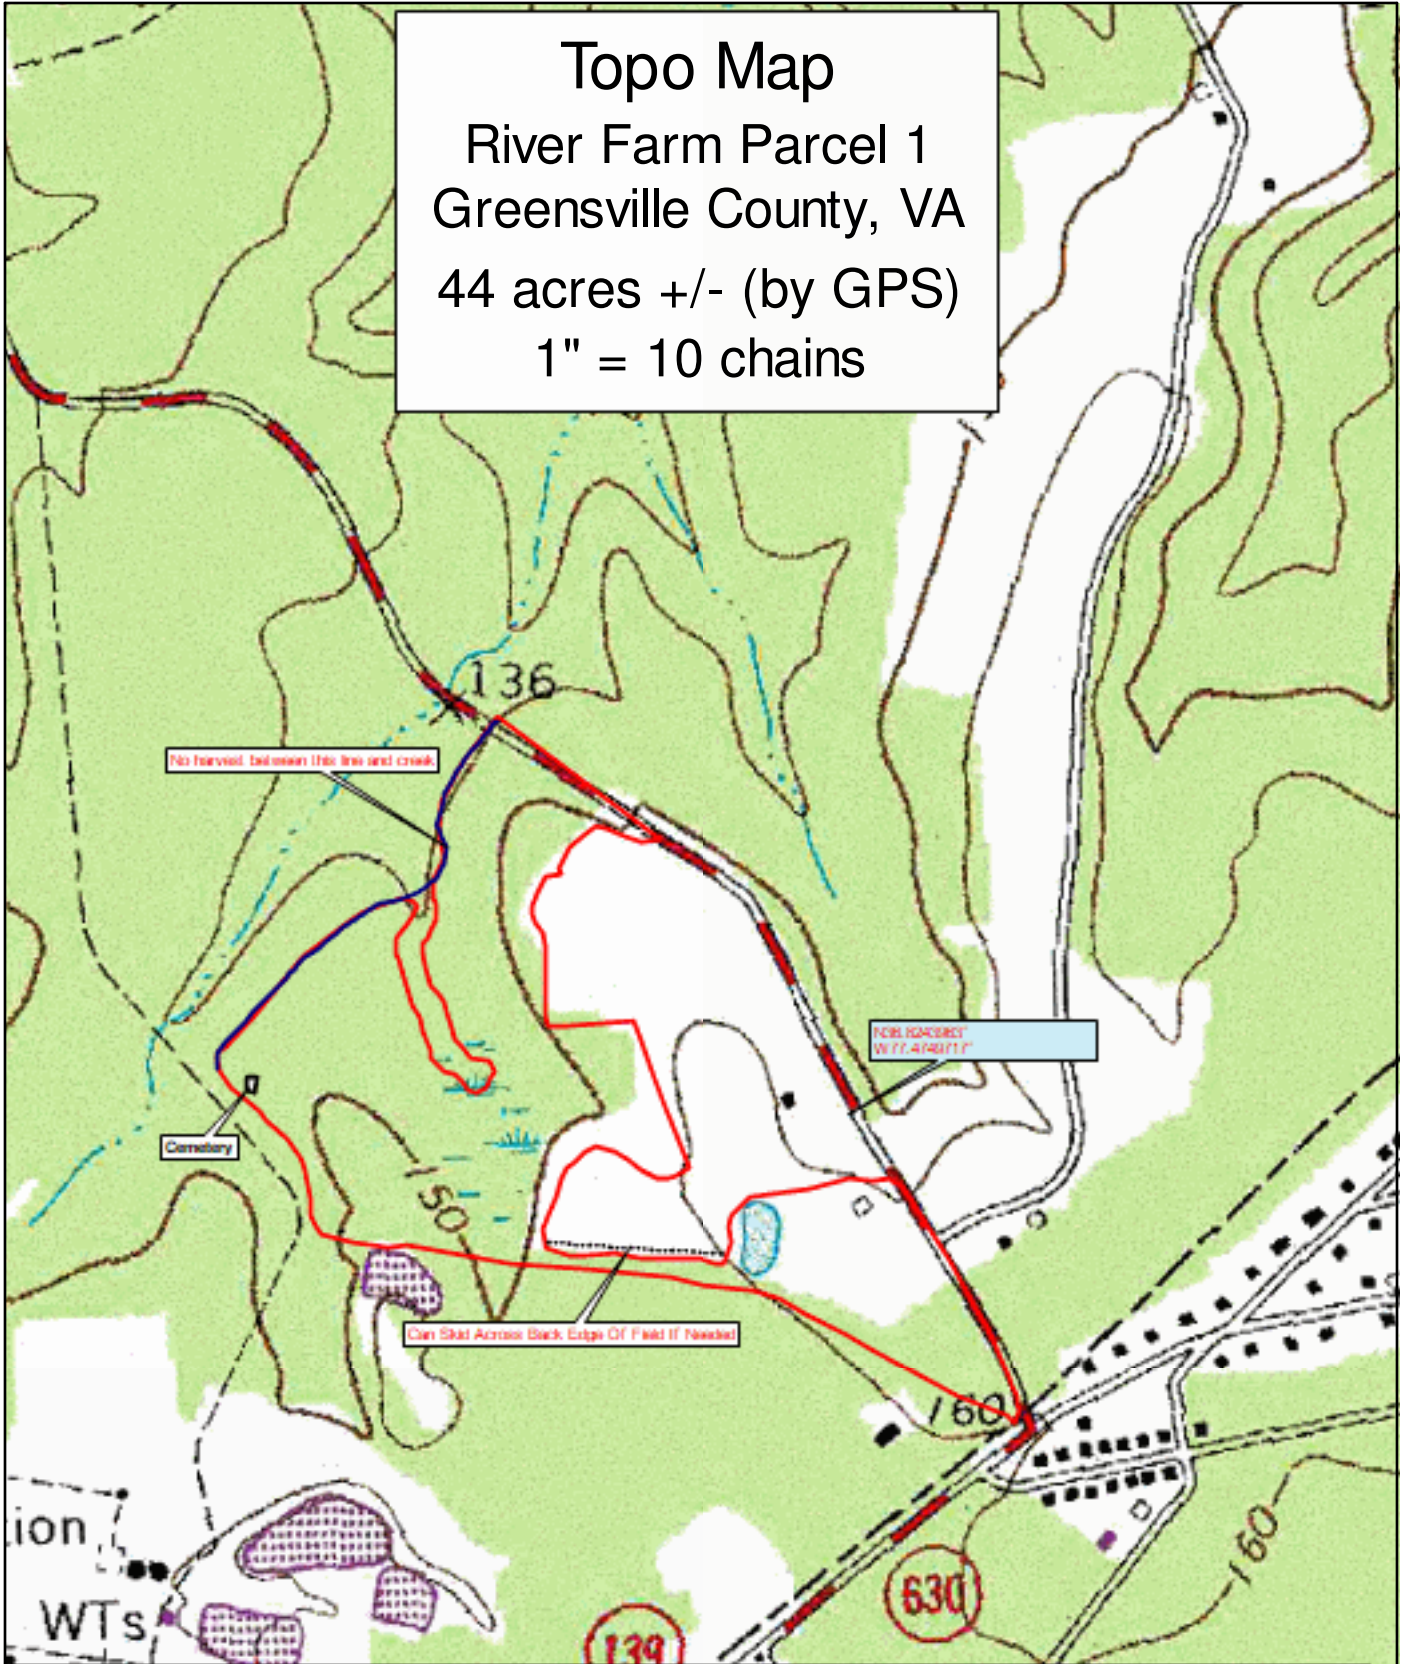

Topo Map
 River Farm Parcel 1
 Greensville County, VA
 44 acres +/- (by GPS)
 1" = 10 chains

Harvest Boundaries Marked With Blue Paint
 Property Boundaries Marked With Blue Bands
 Sale Location, Date, and Time
 Public Boat Ramp, RT 630
 Thursday August 20th, 10:00 am