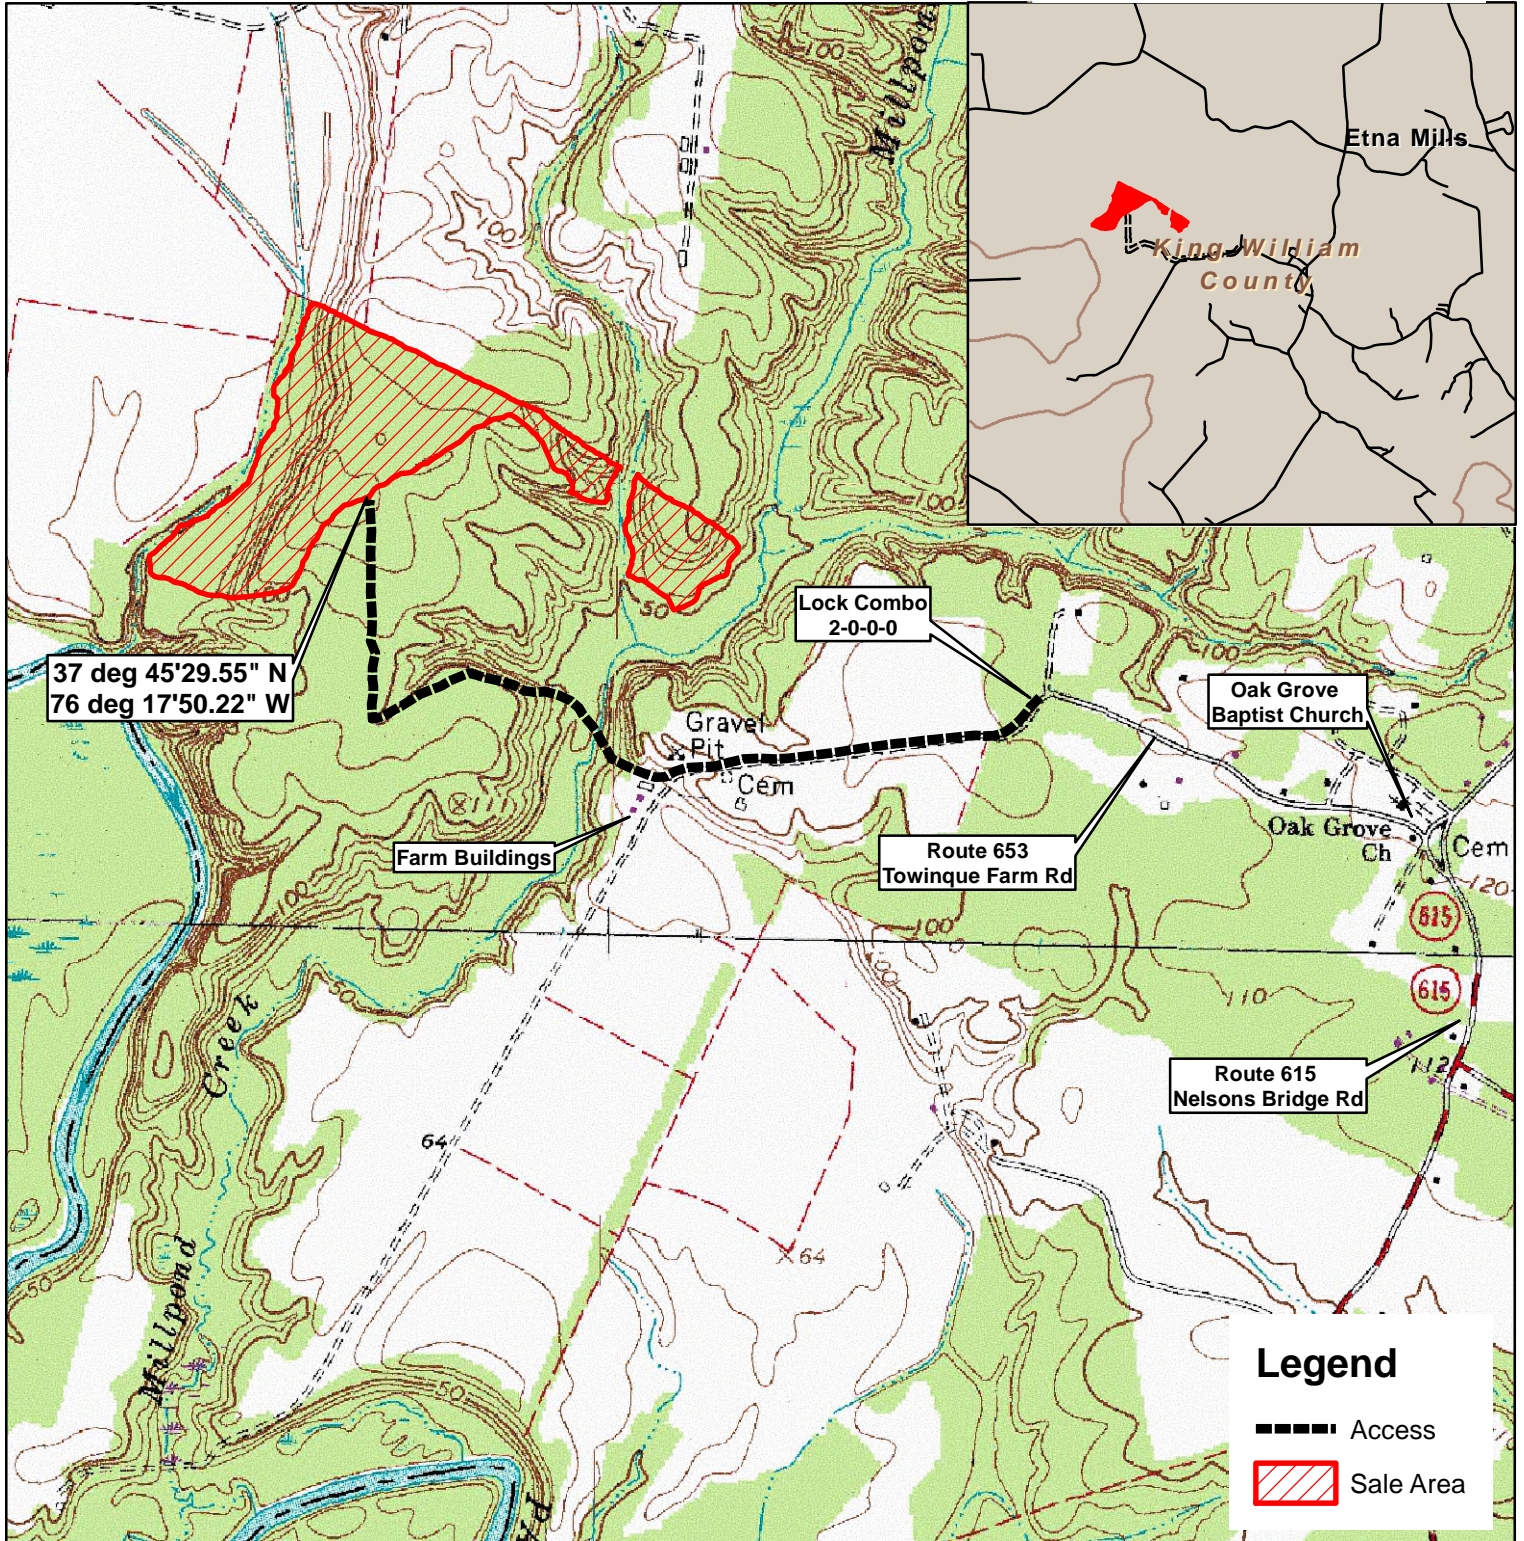

Towinque Farm Tract

King William County, VA
Sale Area: 60 +/- Acres (by GPS)

FRM, Inc.
7840 Richmond-Tappahannock Hwy.
Aylett, VA 23009
804.769.3948 Office
804.840.3362 Mobile
804.769.0853 Fax
brian@frmva.com

Consulting Foresters
and
Timberland Appraisers

Harvest Boundaries Marked With Blue Paint
No Harvest From Within SMZ

Timber sale at 10 am Thurs., March 19, 2020
At the Forest Resources Mgmt. Office

1 inch = 1,320 feet

LOCK COMBO 2-0-0-0

MBM 2/11/2020

Legend

- Access
- ▨ Sale Area