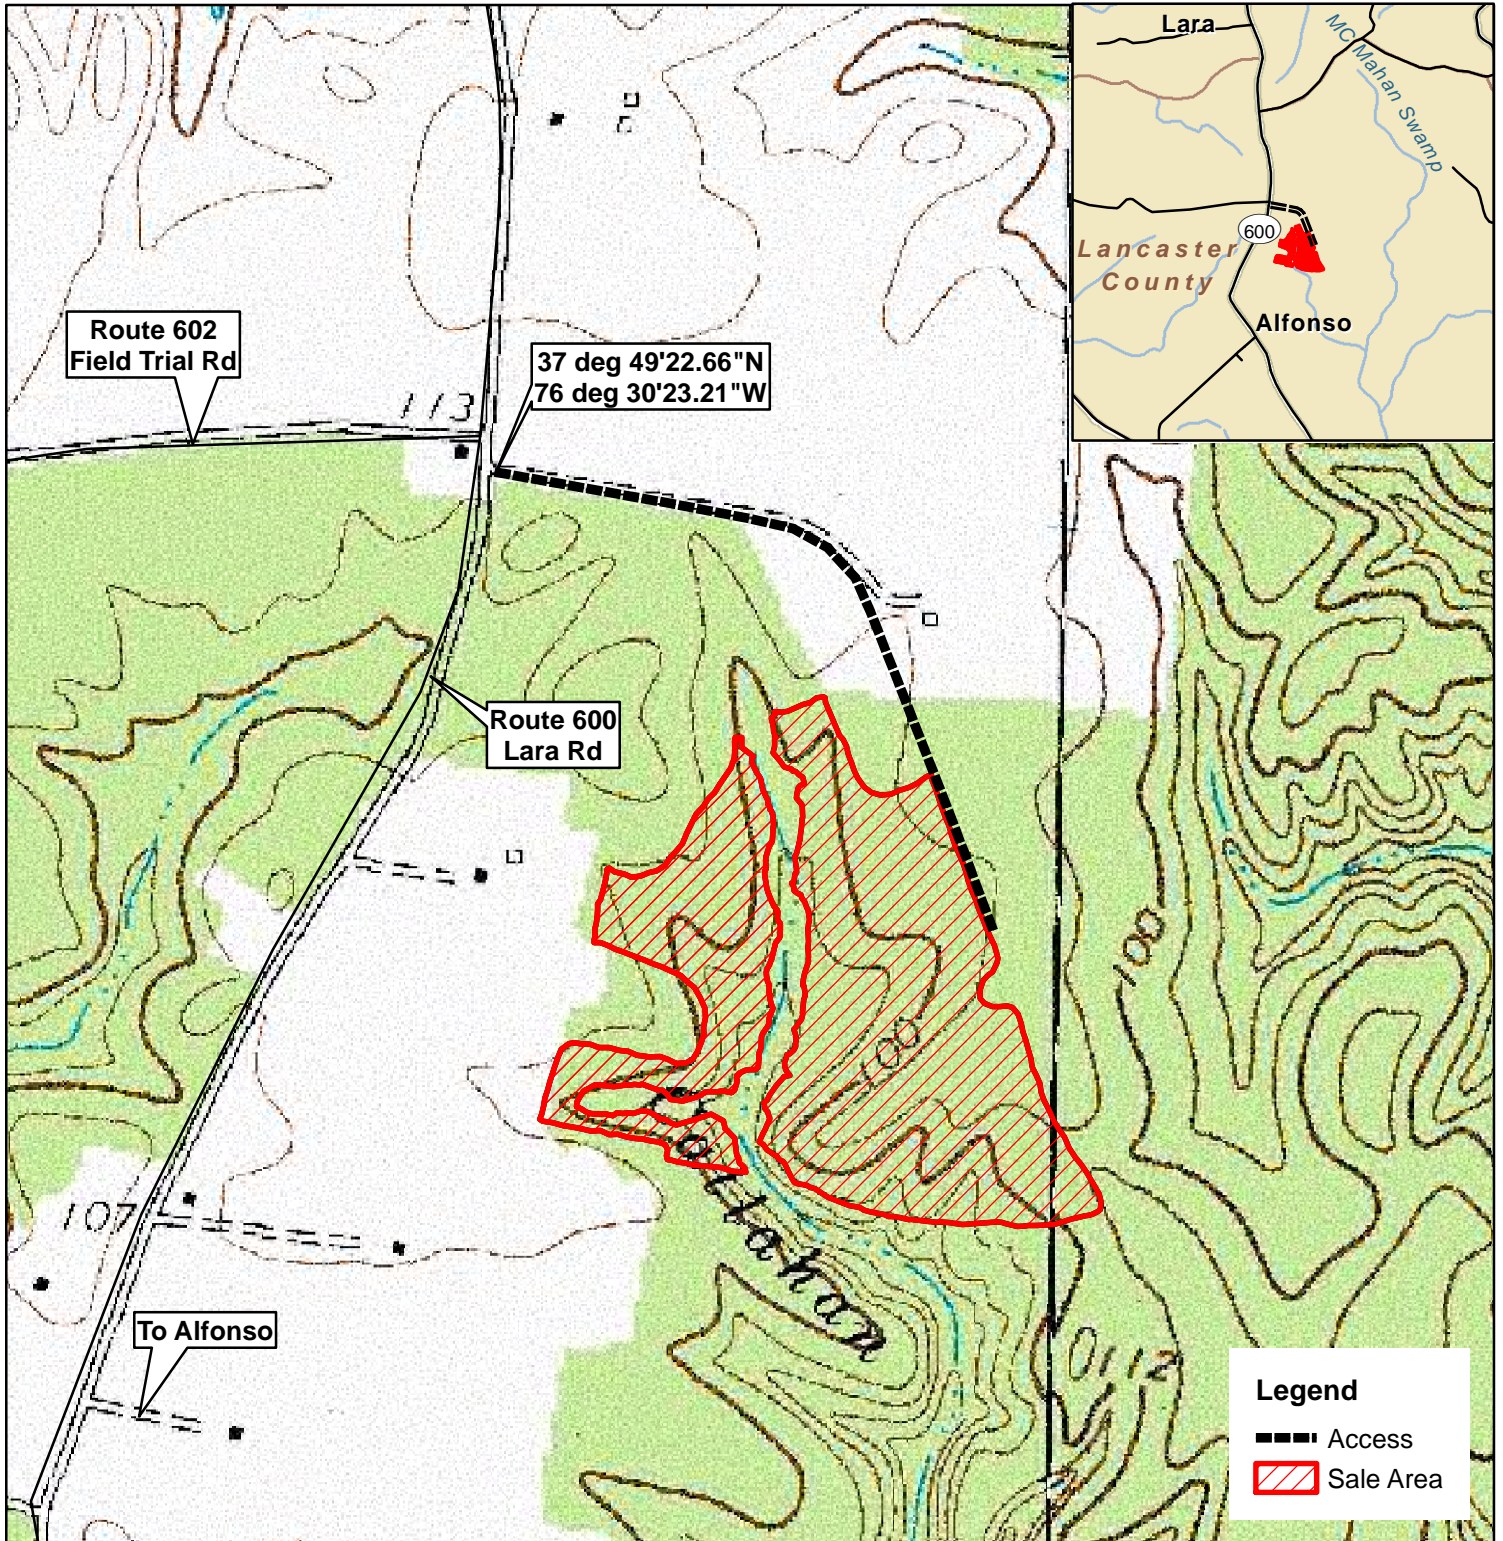

# Barrack Tract Lancaster County, VA

Sale Area: 39 +/- Acres (by GPS)

FRM, Inc.  
7840 Richmond-Tappahannock Hwy.  
Aylett, VA 23009  
804.769.3948 Office  
804.840.3362 Mobile  
804.769.0853 Fax  
brian@frmva.com

Consulting Foresters  
and  
Timberland Appraisers

Harvest Boundaries Marked With Blue Paint  
No Harvest From Within SMZ

Timber sale at 10 am Thurs., July 14, 2022  
At the Forest Resources Mgmt. Office

1 inch = 660 feet

MBM 6/14/2022