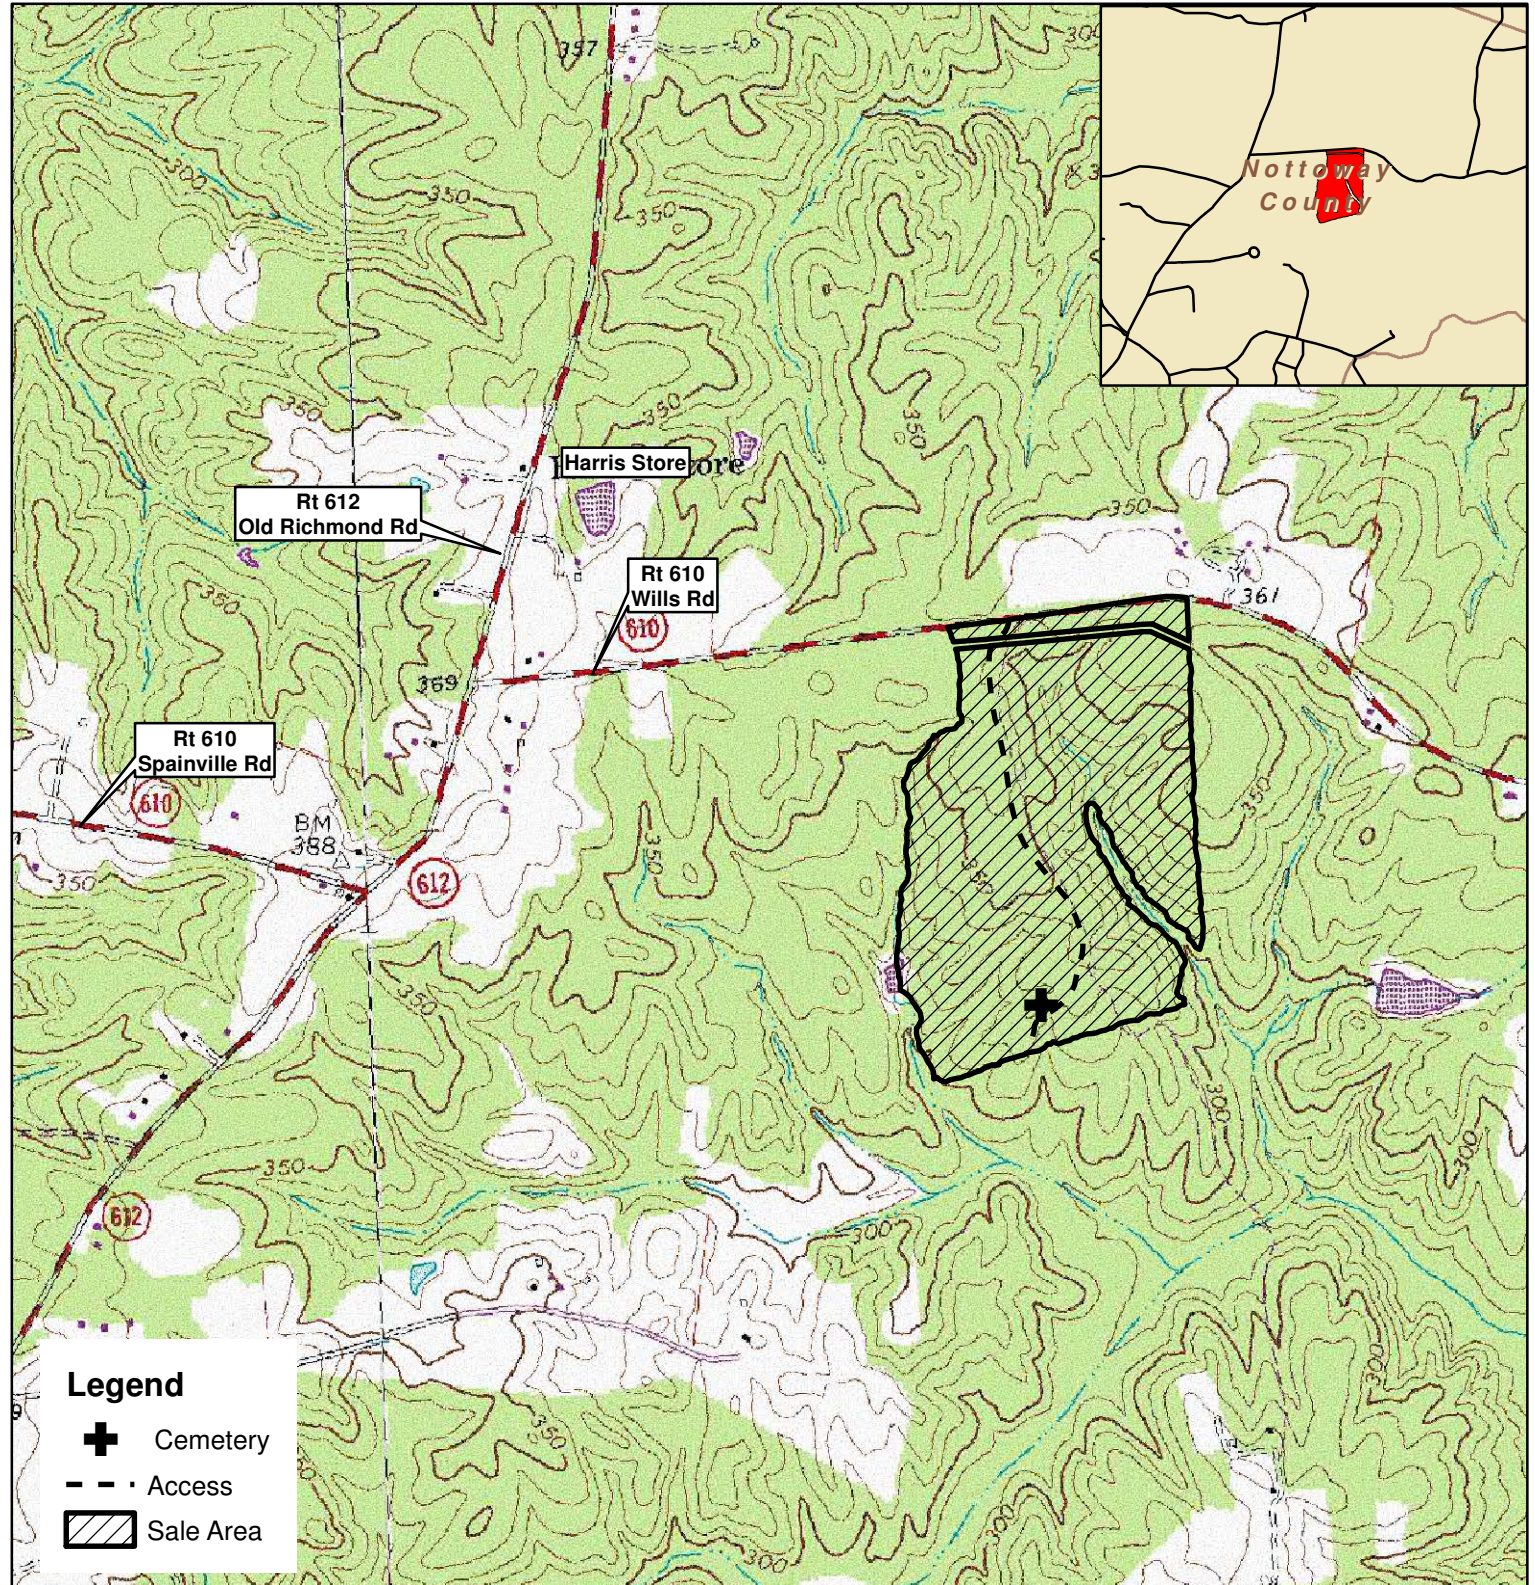

# SEWARD HART TRACT

Nottoway County, VA  
Sale Area: 120 +/- Acres (by GPS)

Forest Resources Management  
7840 Richmond-Tappahannock Highway  
Aylett, Virginia 23009  
(804)769-3948 Office  
(804)769-0853 Fax  
(804)690-7011 Mobile  
John@FRMVA.com  
FRMVA.com  
*Consulting Foresters  
and  
Timberland Appraisers*

Harvest Boundaries Marked With BLUE Paint  
No Harvest From Within SMZ

Timber Sale at 10 am, Thurs., July 21, 2022  
At the Forest Resources Mgmt. Office  
JRR 6/23/2022

1 inch = 1,320 feet