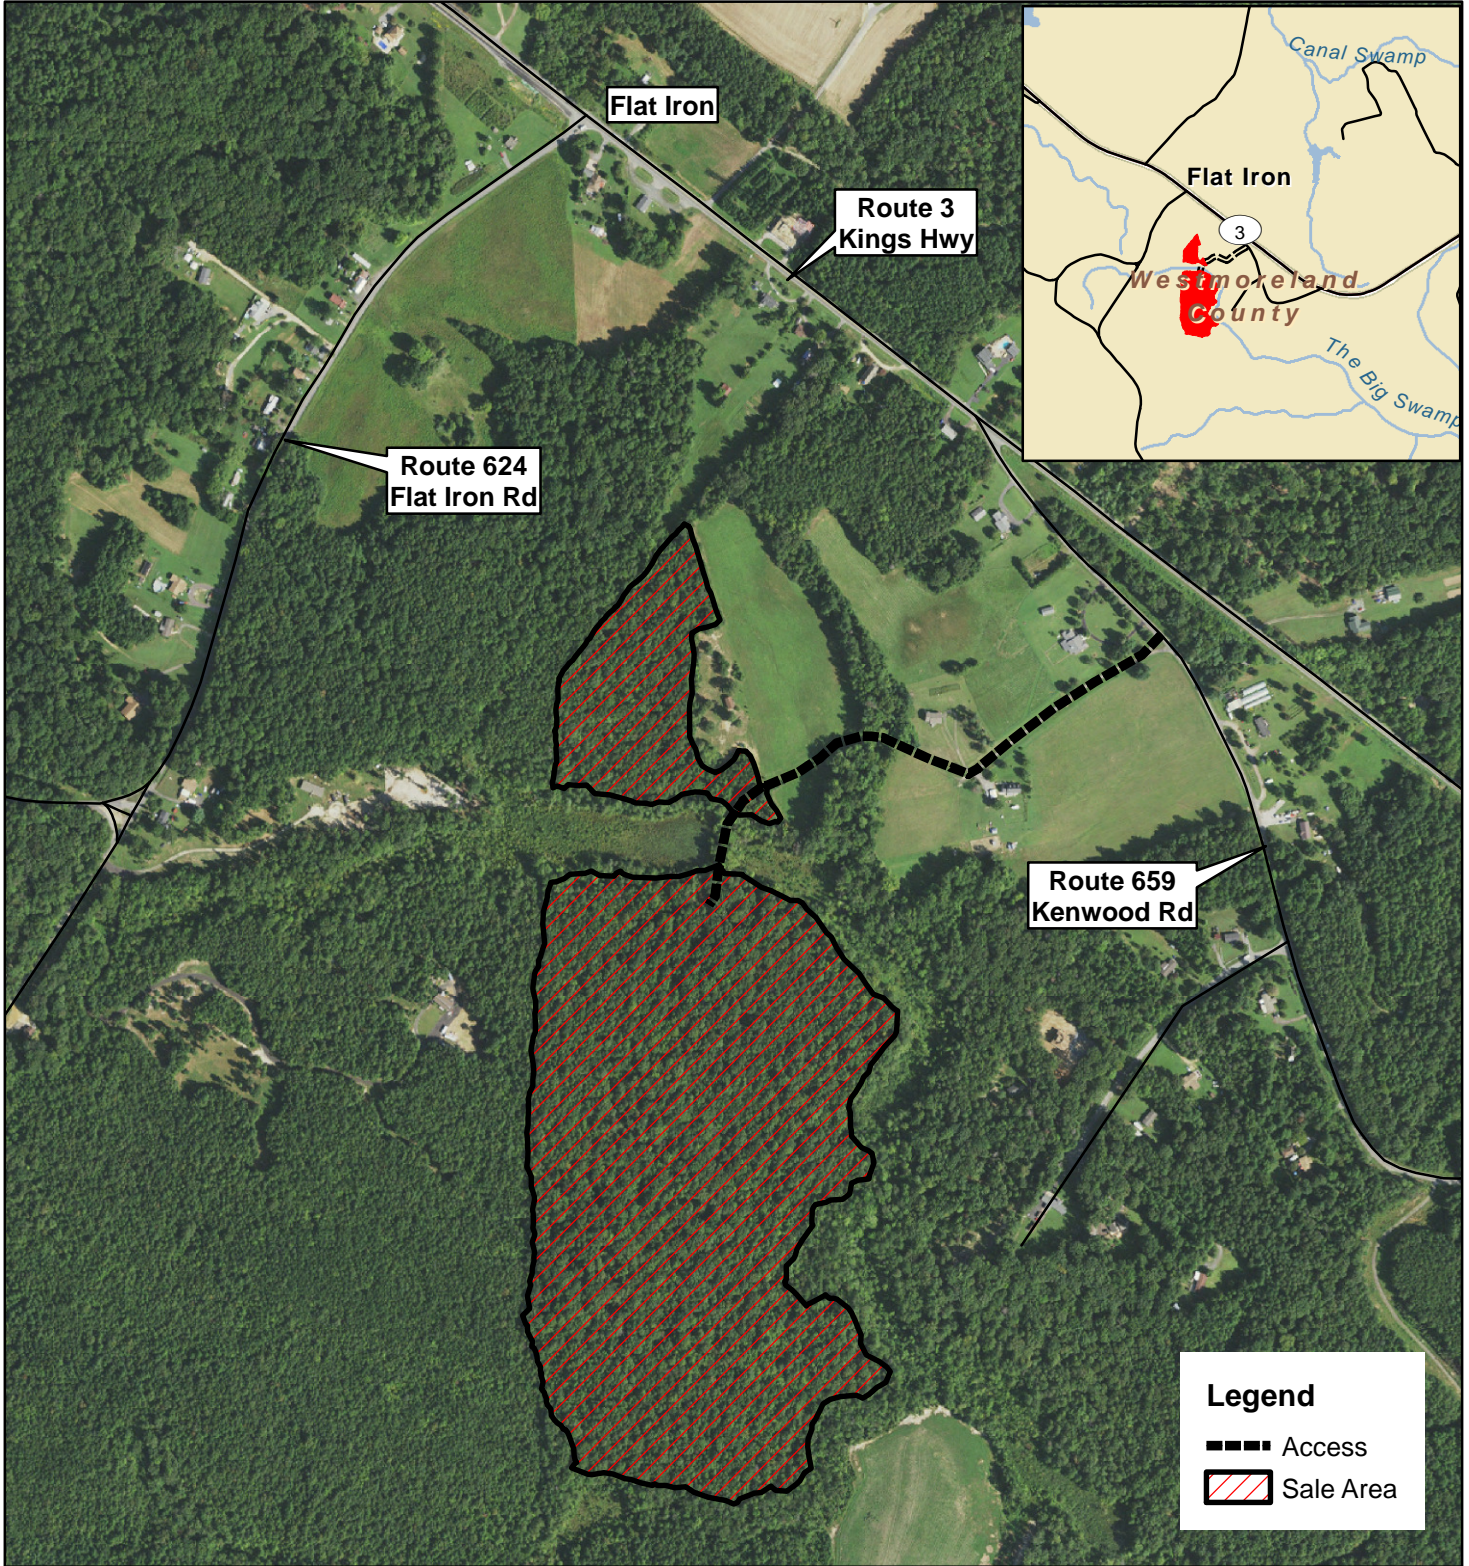

Brown Tract

Westmoreland County, VA
Sale Area: 58 +/- Acres (by GPS)

FRM, Inc.
7840 Richmond-Tappahannock Hwy.
Aylett, VA 23009
804.769.3948 Office
804.840.3362 Mobile
804.769.0853 Fax
brian@frmva.com

Consulting Foresters
and
Timberland Appraisers

Legend

- Access
- ▨ Sale Area

Harvest Boundaries Marked With Blue Paint
No Harvest From Within SMZ

1 inch = 660 feet

Timber sale at 10 am Thurs., May 16, 2024
At the Forest Resources Mgmt. Office

MBM 4/22/2024