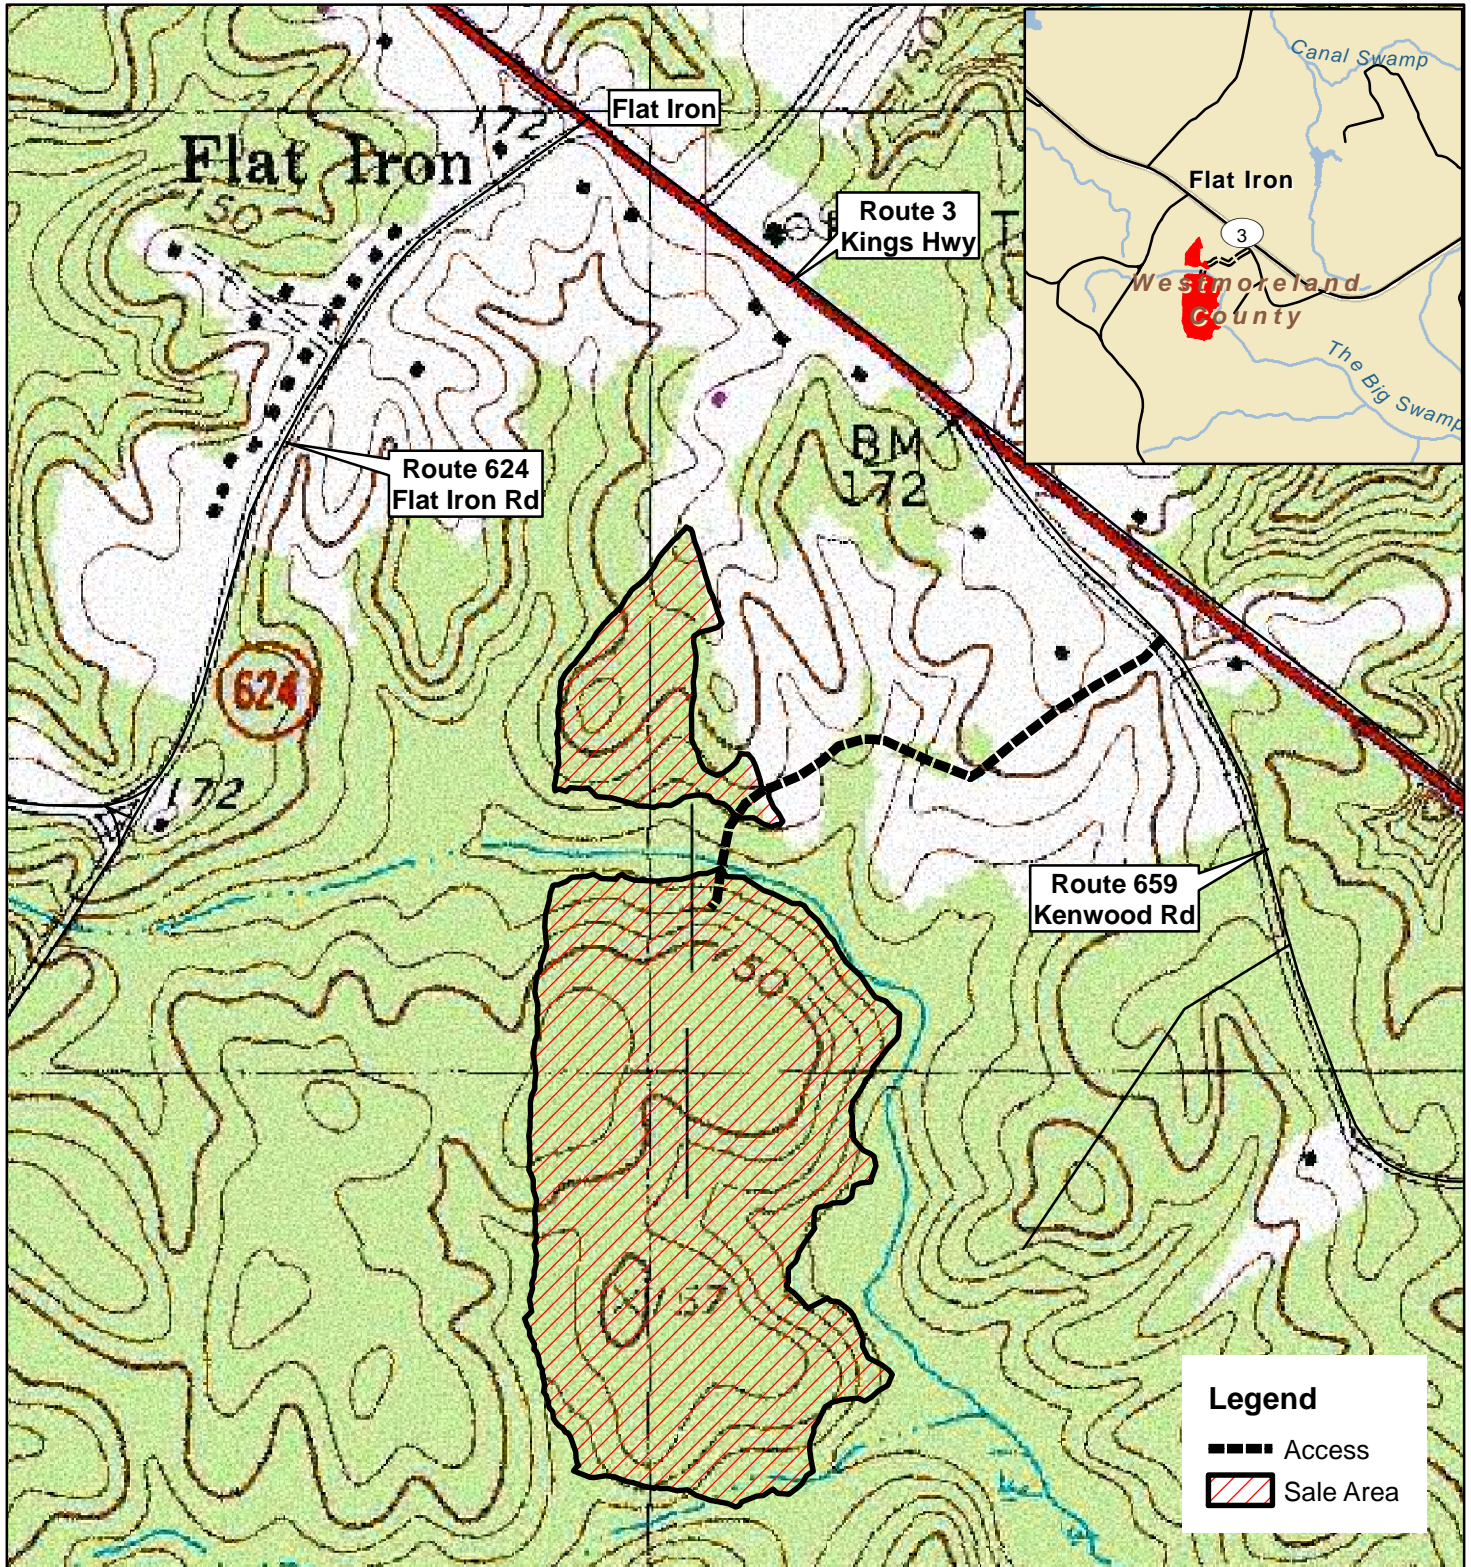

# Brown Tract

Westmoreland County, VA  
Sale Area: 58 +/- Acres (by GPS)

FRM, Inc.  
7840 Richmond-Tappahannock Hwy.  
Aylett, VA 23009  
804.769.3948 Office  
804.840.3362 Mobile  
804.769.0853 Fax  
brian@frmva.com

Consulting Foresters  
and  
Timberland Appraisers

Harvest Boundaries Marked With Blue Paint  
No Harvest From Within SMZ

1 inch = 660 feet

Timber sale at 10 am Thurs., May 16, 2024  
At the Forest Resources Mgmt. Office

MBM 4/22/2024