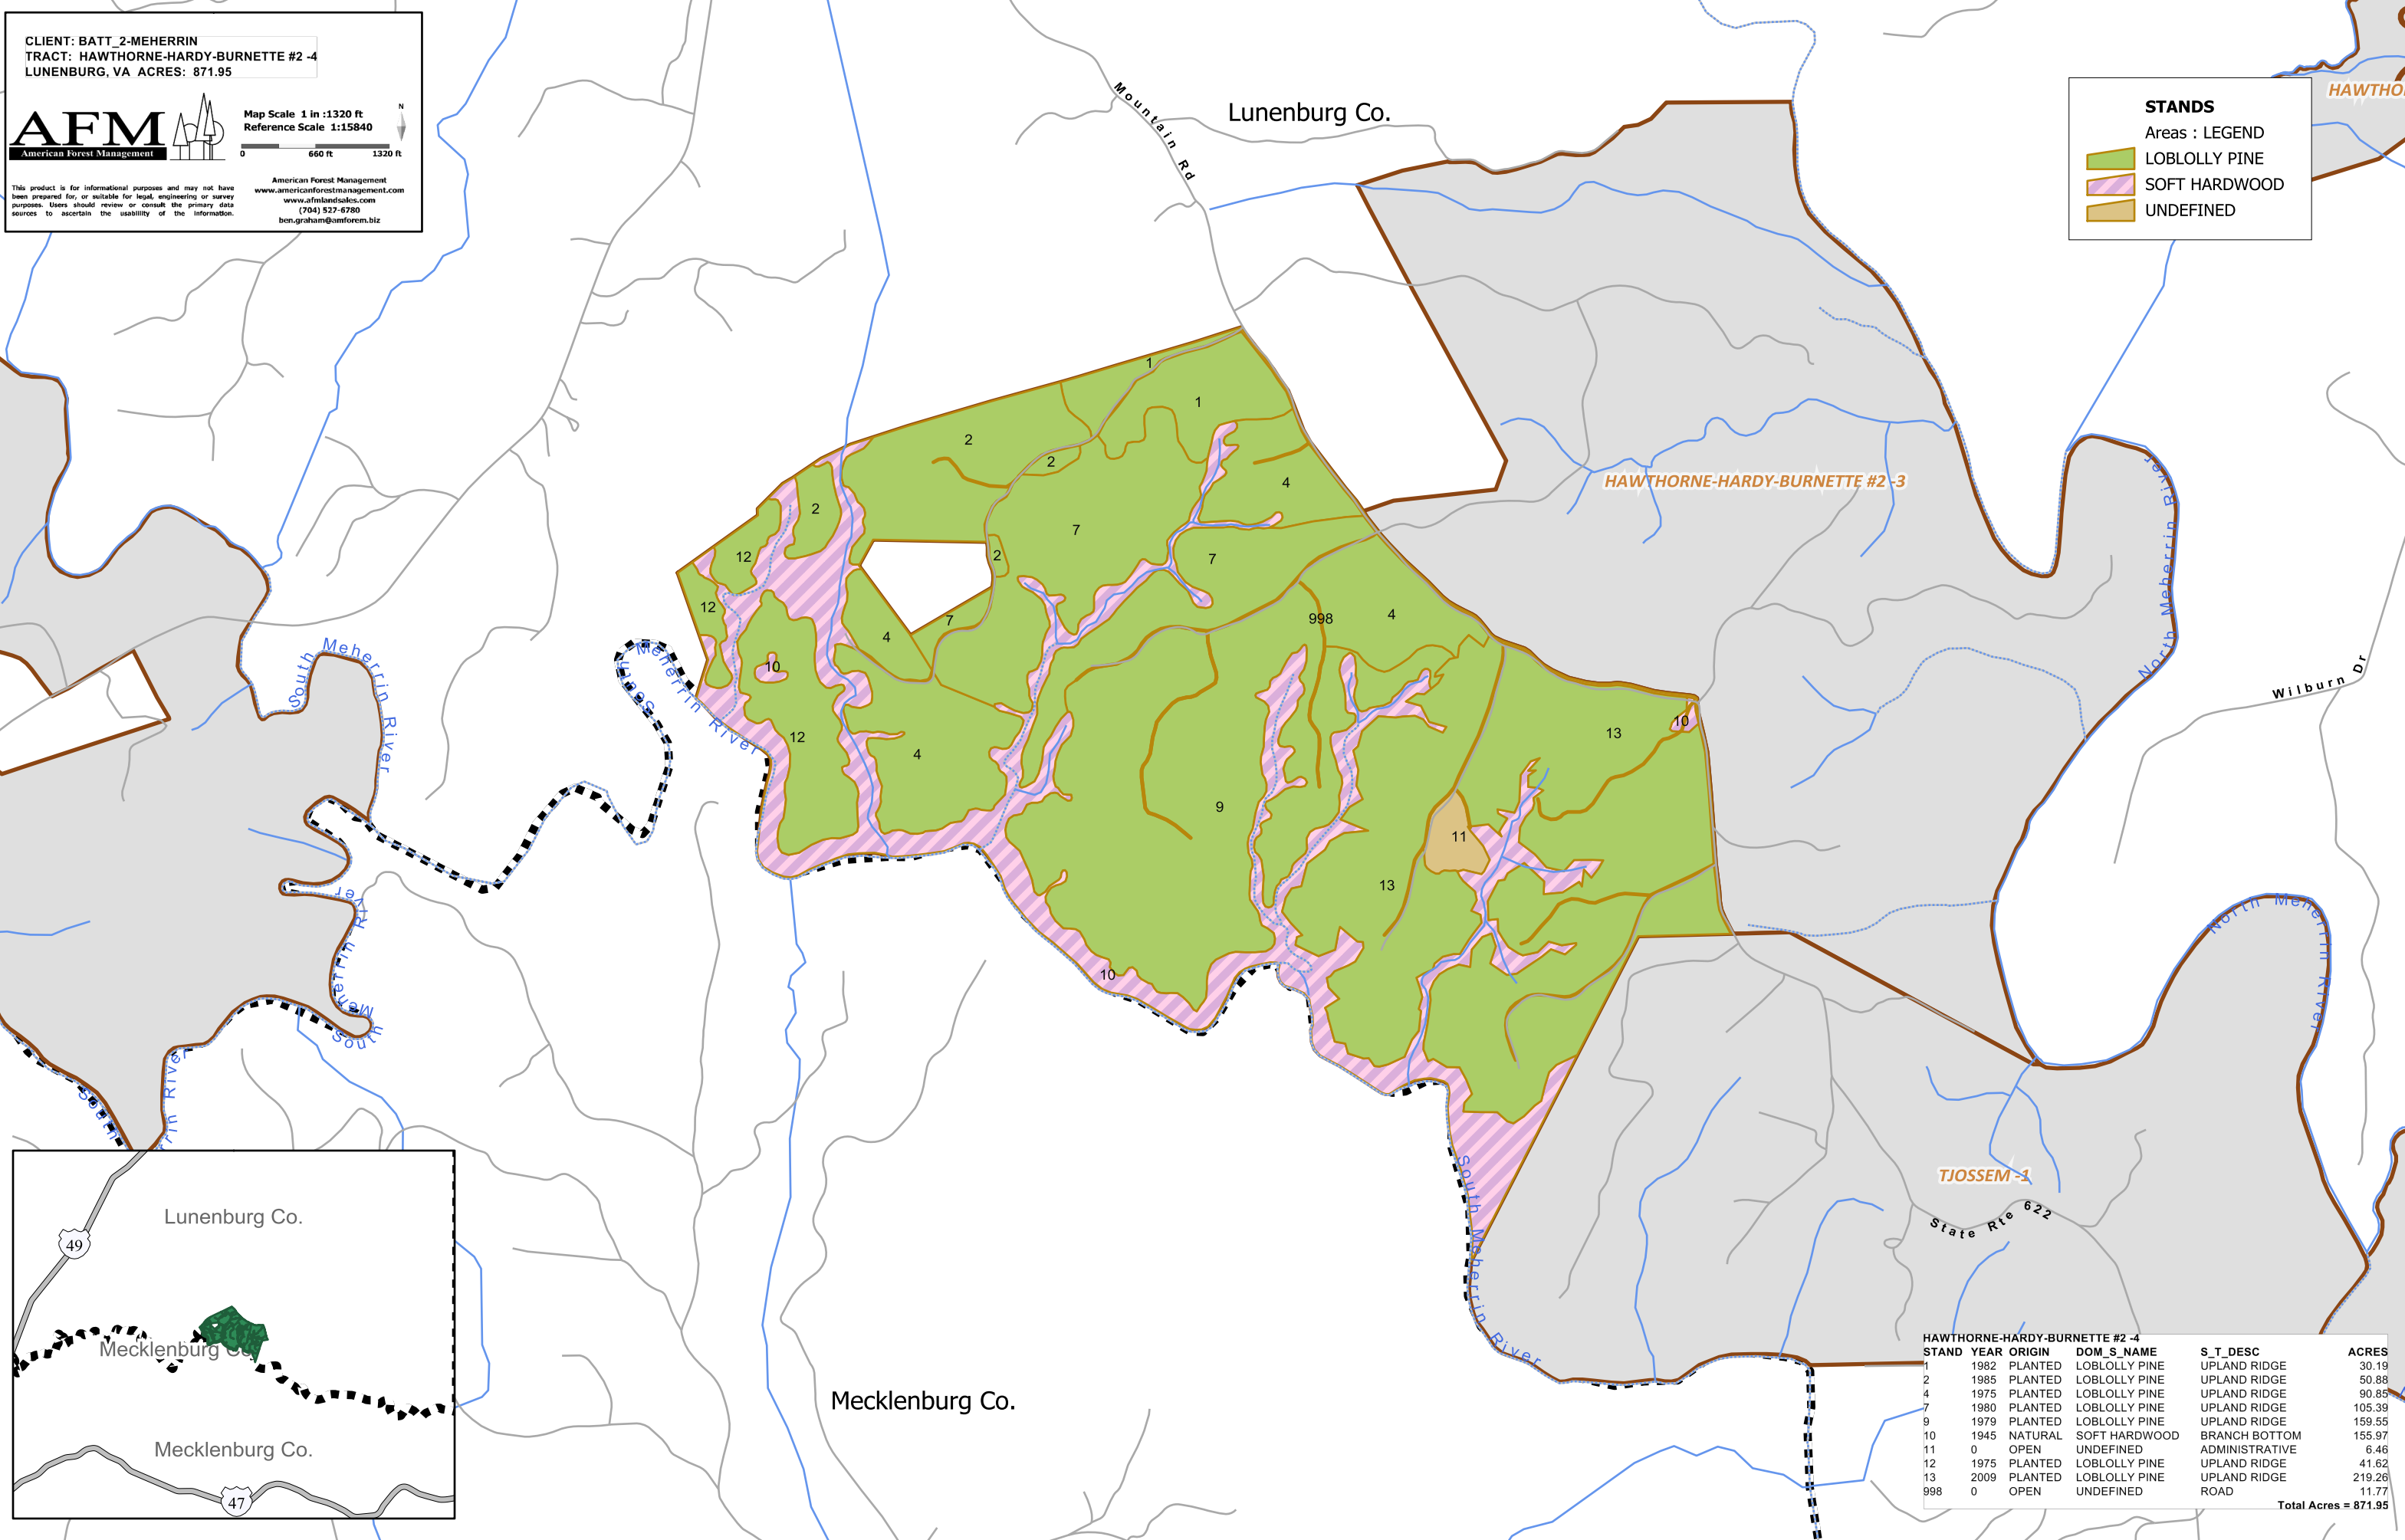

CLIENT: BATT_2-MEHERRIN
TRACT: HAWTHORNE-HARDY-BURNETTE #2-4
LUNENBURG, VA ACRES: 871.95

Map Scale 1 in :1320 ft
Reference Scale 1:15840

STANDS
Areas : LEGEND

- LOBLOLLY PINE
- SOFT HARDWOOD
- UNDEFINED

STAND	YEAR	ORIGIN	DOM_S_NAME	S_T_DESC	ACRES
1	1982	PLANTED	LOBLOLLY PINE	UPLAND RIDGE	30.19
2	1985	PLANTED	LOBLOLLY PINE	UPLAND RIDGE	50.88
4	1975	PLANTED	LOBLOLLY PINE	UPLAND RIDGE	90.85
7	1980	PLANTED	LOBLOLLY PINE	UPLAND RIDGE	105.39
9	1979	PLANTED	LOBLOLLY PINE	UPLAND RIDGE	159.55
10	1945	NATURAL	SOFT HARDWOOD	BRANCH BOTTOM	155.97
11	0	OPEN	UNDEFINED	ADMINISTRATIVE	6.46
12	1975	PLANTED	LOBLOLLY PINE	UPLAND RIDGE	41.62
13	2009	PLANTED	LOBLOLLY PINE	UPLAND RIDGE	219.26
998	0	OPEN	UNDEFINED	ROAD	11.77
Total Acres = 871.95