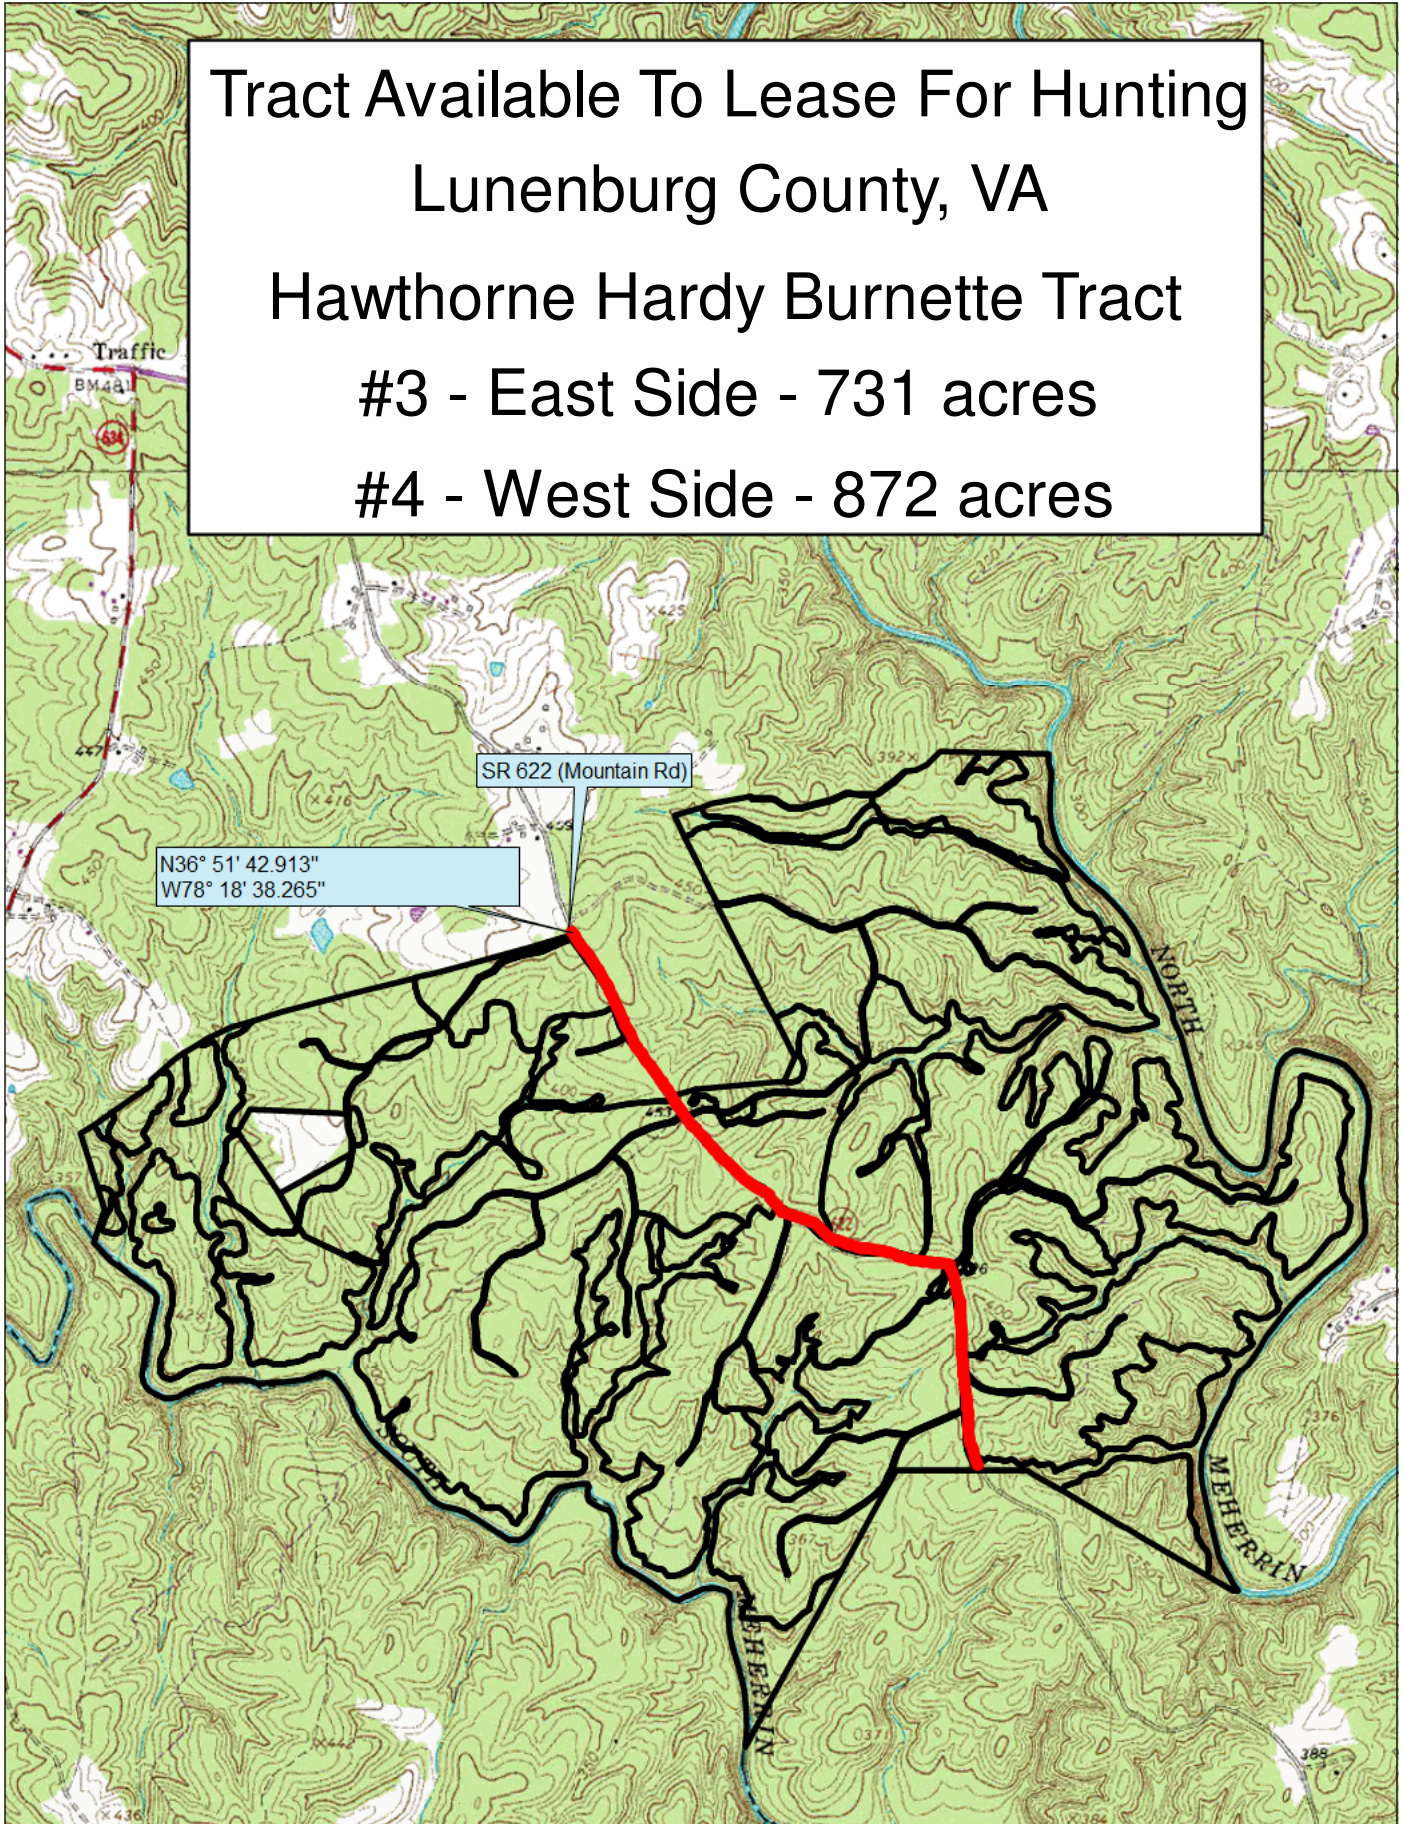

Tract Available To Lease For Hunting Lunenburg County, VA

Hawthorne Hardy Burnette Tract

#3 - East Side - 731 acres

#4 - West Side - 872 acres

Data use subject to license.

© DeLorme. XMap® 8.

www.delorme.com

Scale 1 : 24,000

1" = 1,892.1 ft

Data Zoom 13-0