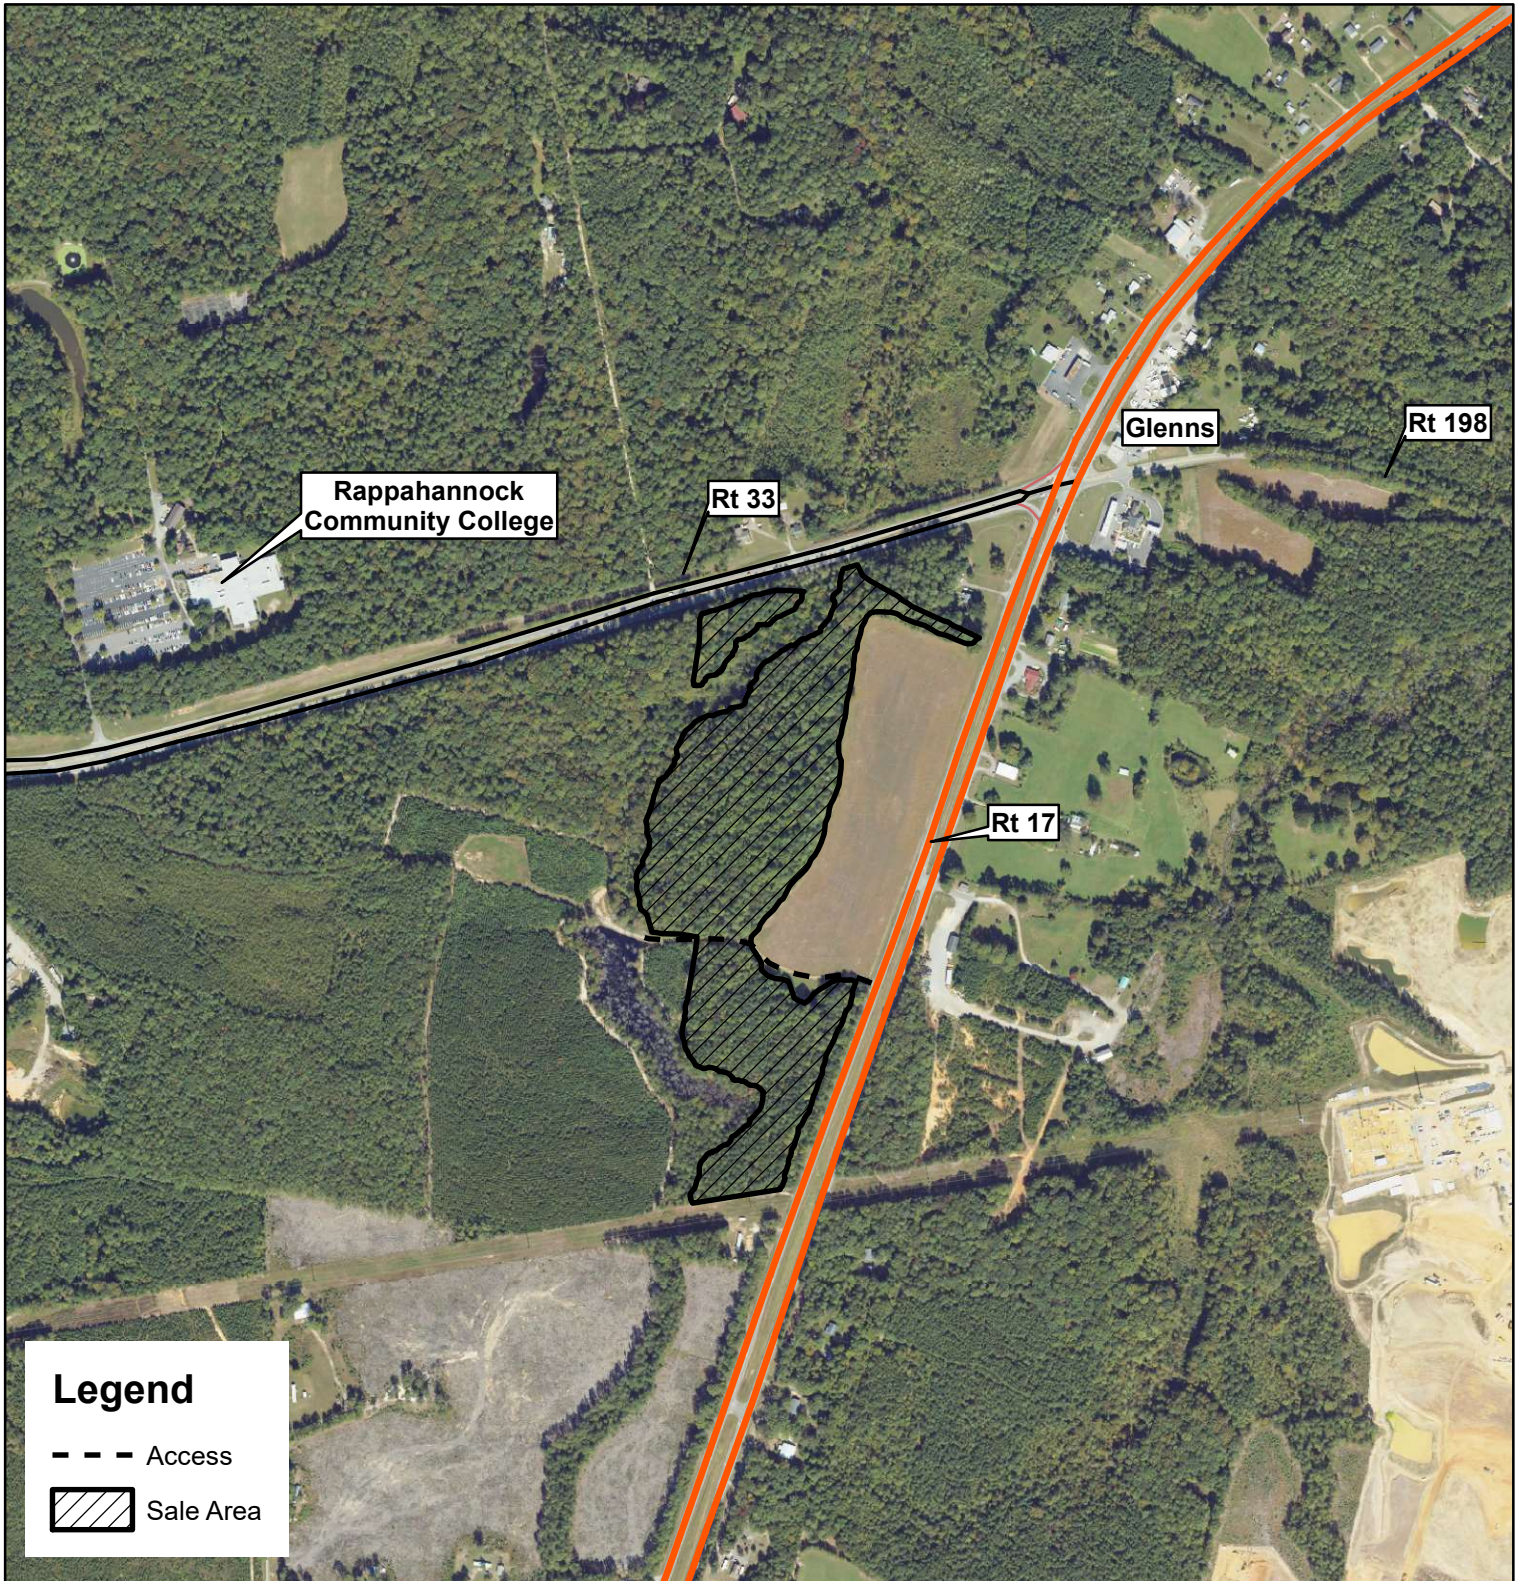

MILBY TRACT

Gloucester County, VA
Sale Area: 27 Acres +/-

Forest Resources Management
7840 Richmond-Tappahannock Hwy
Aylett, Virginia 23009
(804)769-3948 Office
(804)769-0853 Fax
(804)690-7011 Mobile
John@FRMVA.com
FRMVA.com
*Consulting Foresters
and
Timberland Appraisers*

Tract Boundaries Marked With Orange Paint
SMZ Boundaries Marked With Blue Paint
No Harvest From Within SMZ
1 inch = 750 feet

Timber Sale 10am Thurs. February 27, 2025
At the Forest Resources Mgmt Office
JRR 1/30/2025