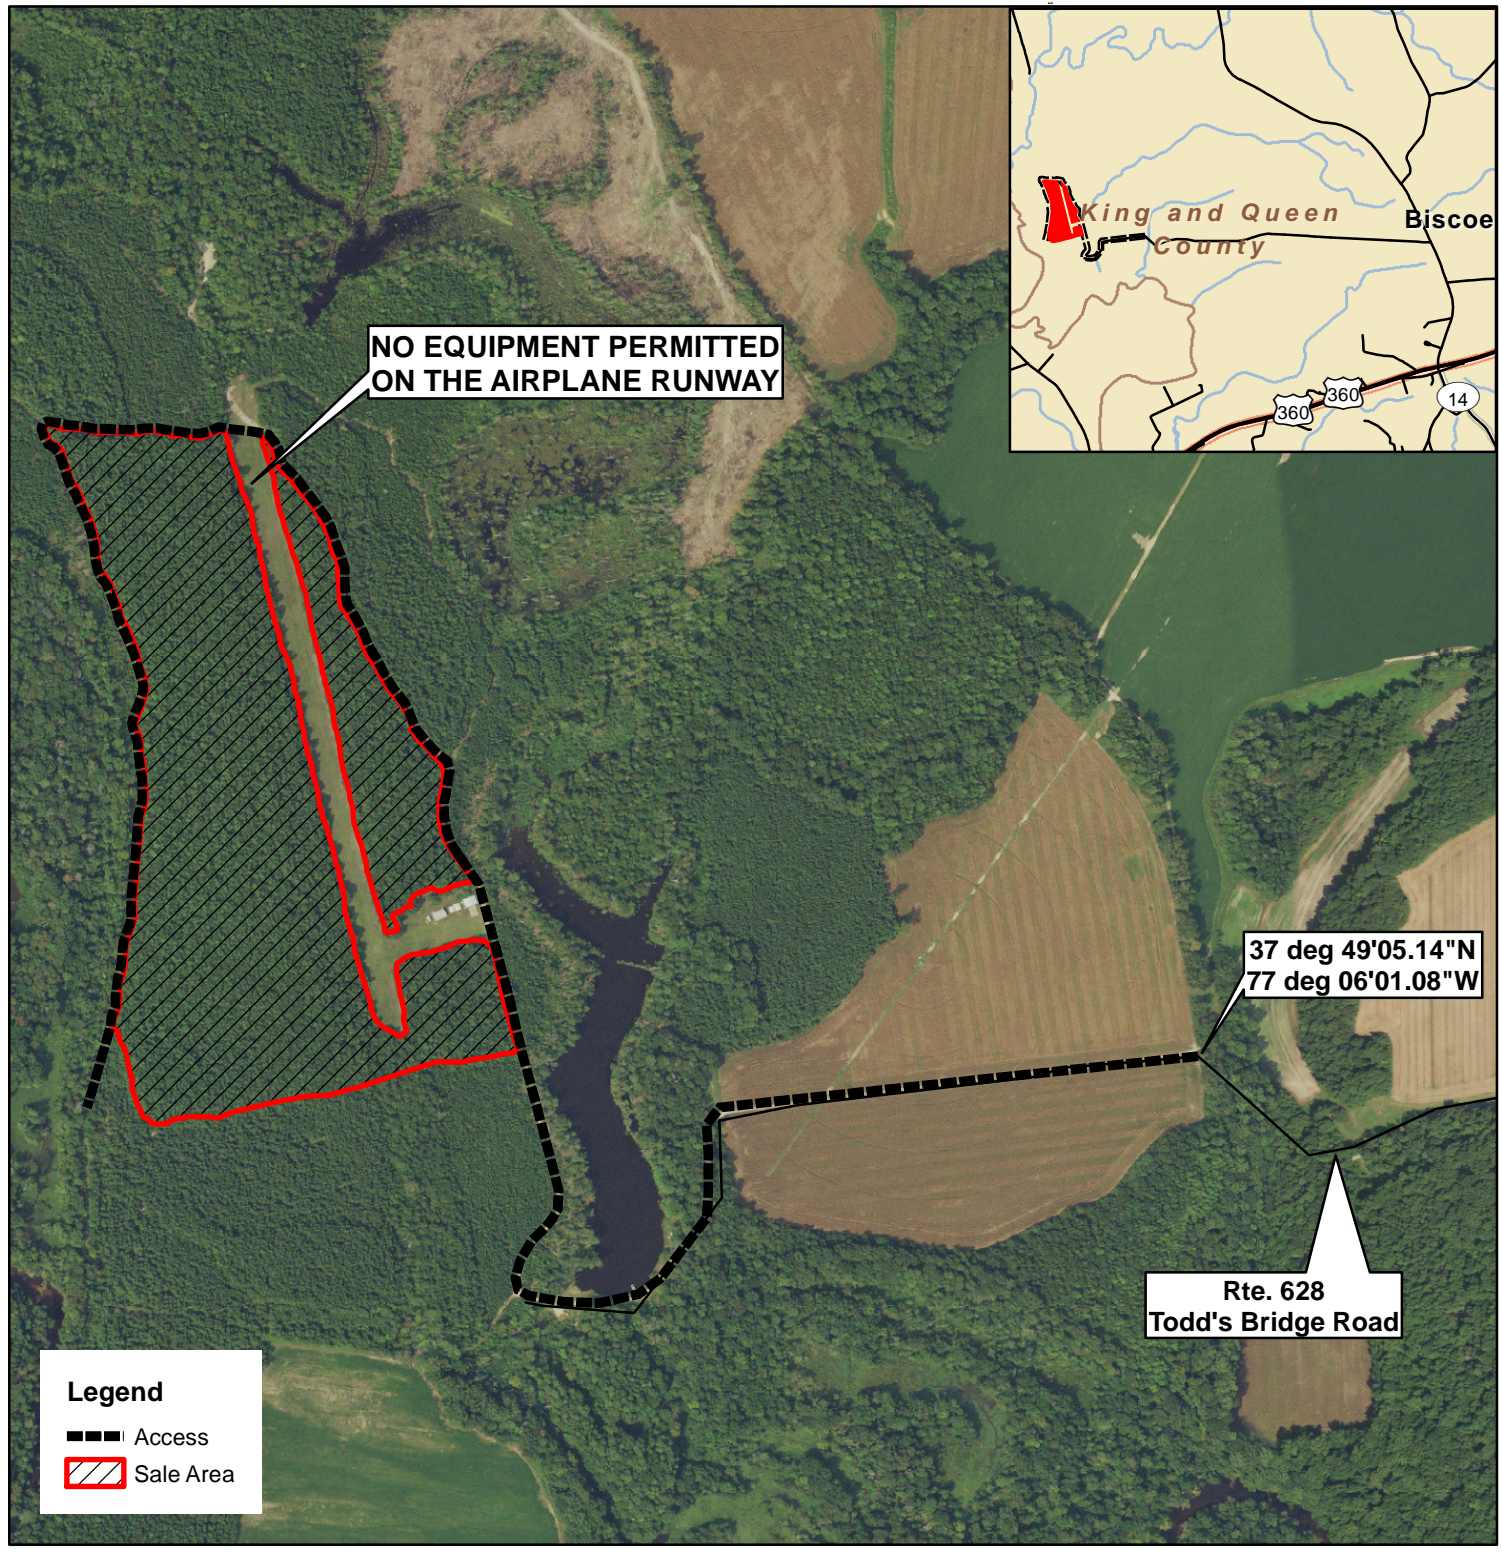

# TODDSBURY TRACT

King & Queen County, VA  
Sale Area: 59 +/- Acres (by GPS)

FRM, Inc.  
7840 Richmond-Tappahannock Hwy.  
Aylett, VA 23009  
804.769.3948 Office  
804.840.3362 Mobile  
804.769.0853 Fax  
brian@frmva.com

Consulting Foresters  
and  
Timberland Appraisers

**Legend**

-  Access
-  Sale Area

Harvest Boundaries Marked With Blue Paint and Blue Flagging  
No Harvest From Within SMZ

Timber sale at 11 am Thurs., February 27, 2025  
At the Forest Resources Mgmt. Office

1 inch = 750 feet

LOCK COMBO 2-0-0-0

MBM 2/11/2025